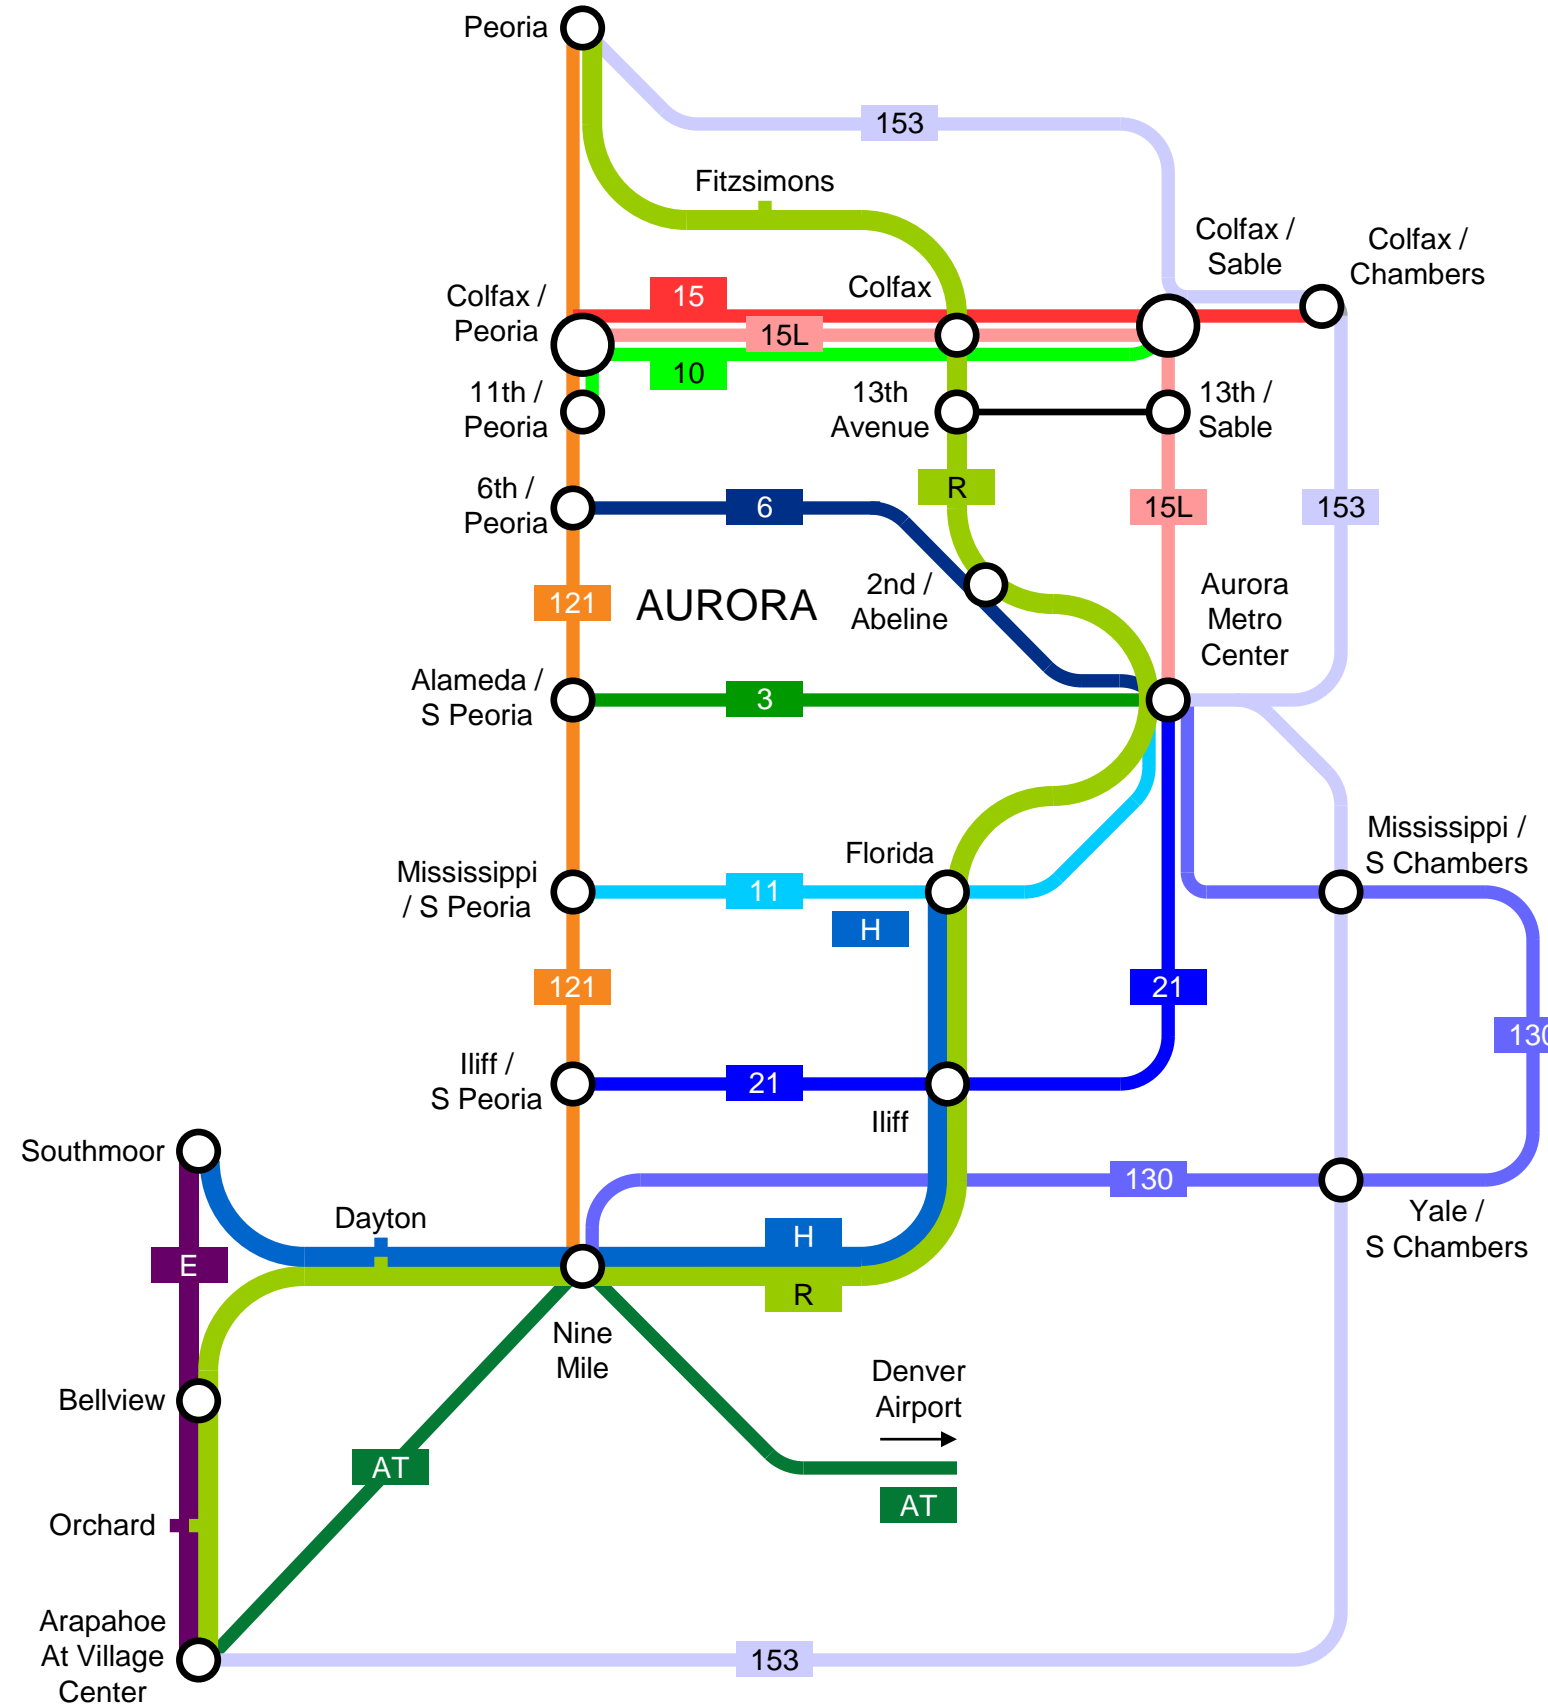

R Line

Disruption Map

RTD Rail Services and Weekday Frequency		
E	15	Union Station to Ridgeway Parkway
H	15	18th & California to Florida
R	30	Lincoln to Peoria
RTD SkyRide Services and Frequency		
AT	60	Arapahoe County / Denver Airport
RTD Bus Services and Weekday Frequency		
3	60	Alameda Avenue
6	30	East 6th Avenue
10	60	East 12th Avenue
11	30	Mississippi Avenue
15	10	East Colfax Avenue
15L	10	East Colfax Limited
21	30	Evans Avenue
121	15	Peoria Street
130	30	Yale / Buckley
153	30	Chambers Road

Plan your trip. Track your ride. Pay your fare.