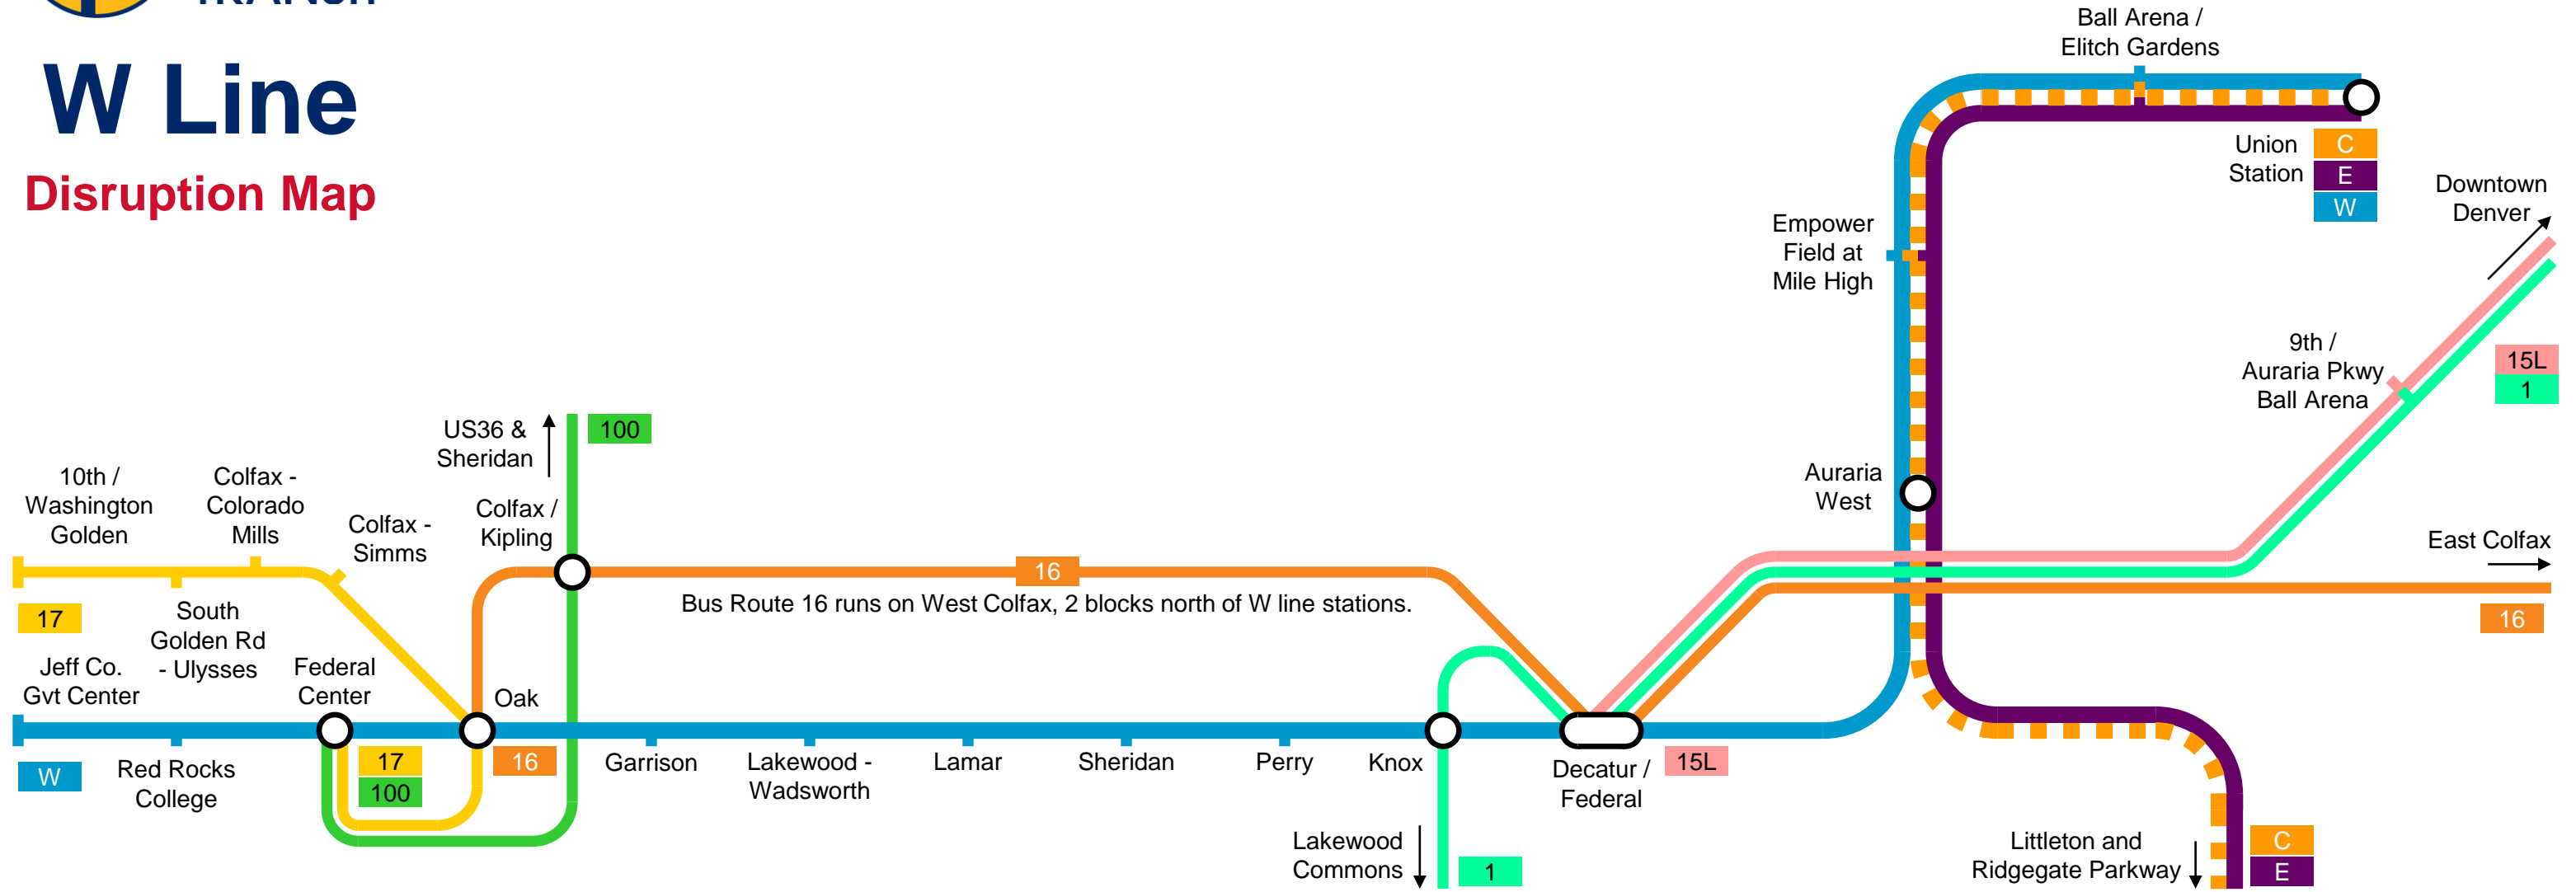

W Line

Disruption Map

transit

Plan your trip. Track your ride. Pay your fare.

RTD Rail Services and Weekday Frequency

- C Ltd Union Station to Littleton Mineral
- E 15 Union Station to Ridgeway Parkway
- W 15 Union Station to Jeff Co. Gvt Center

RTD Bus Services and Weekday Frequency

- 1 15 1st Avenue
- 15L 10 East Colfax Limited
- 16 15 West Colfax Avenue
- 17 15 Golden / Colfax
- 100 60 Kipling Street