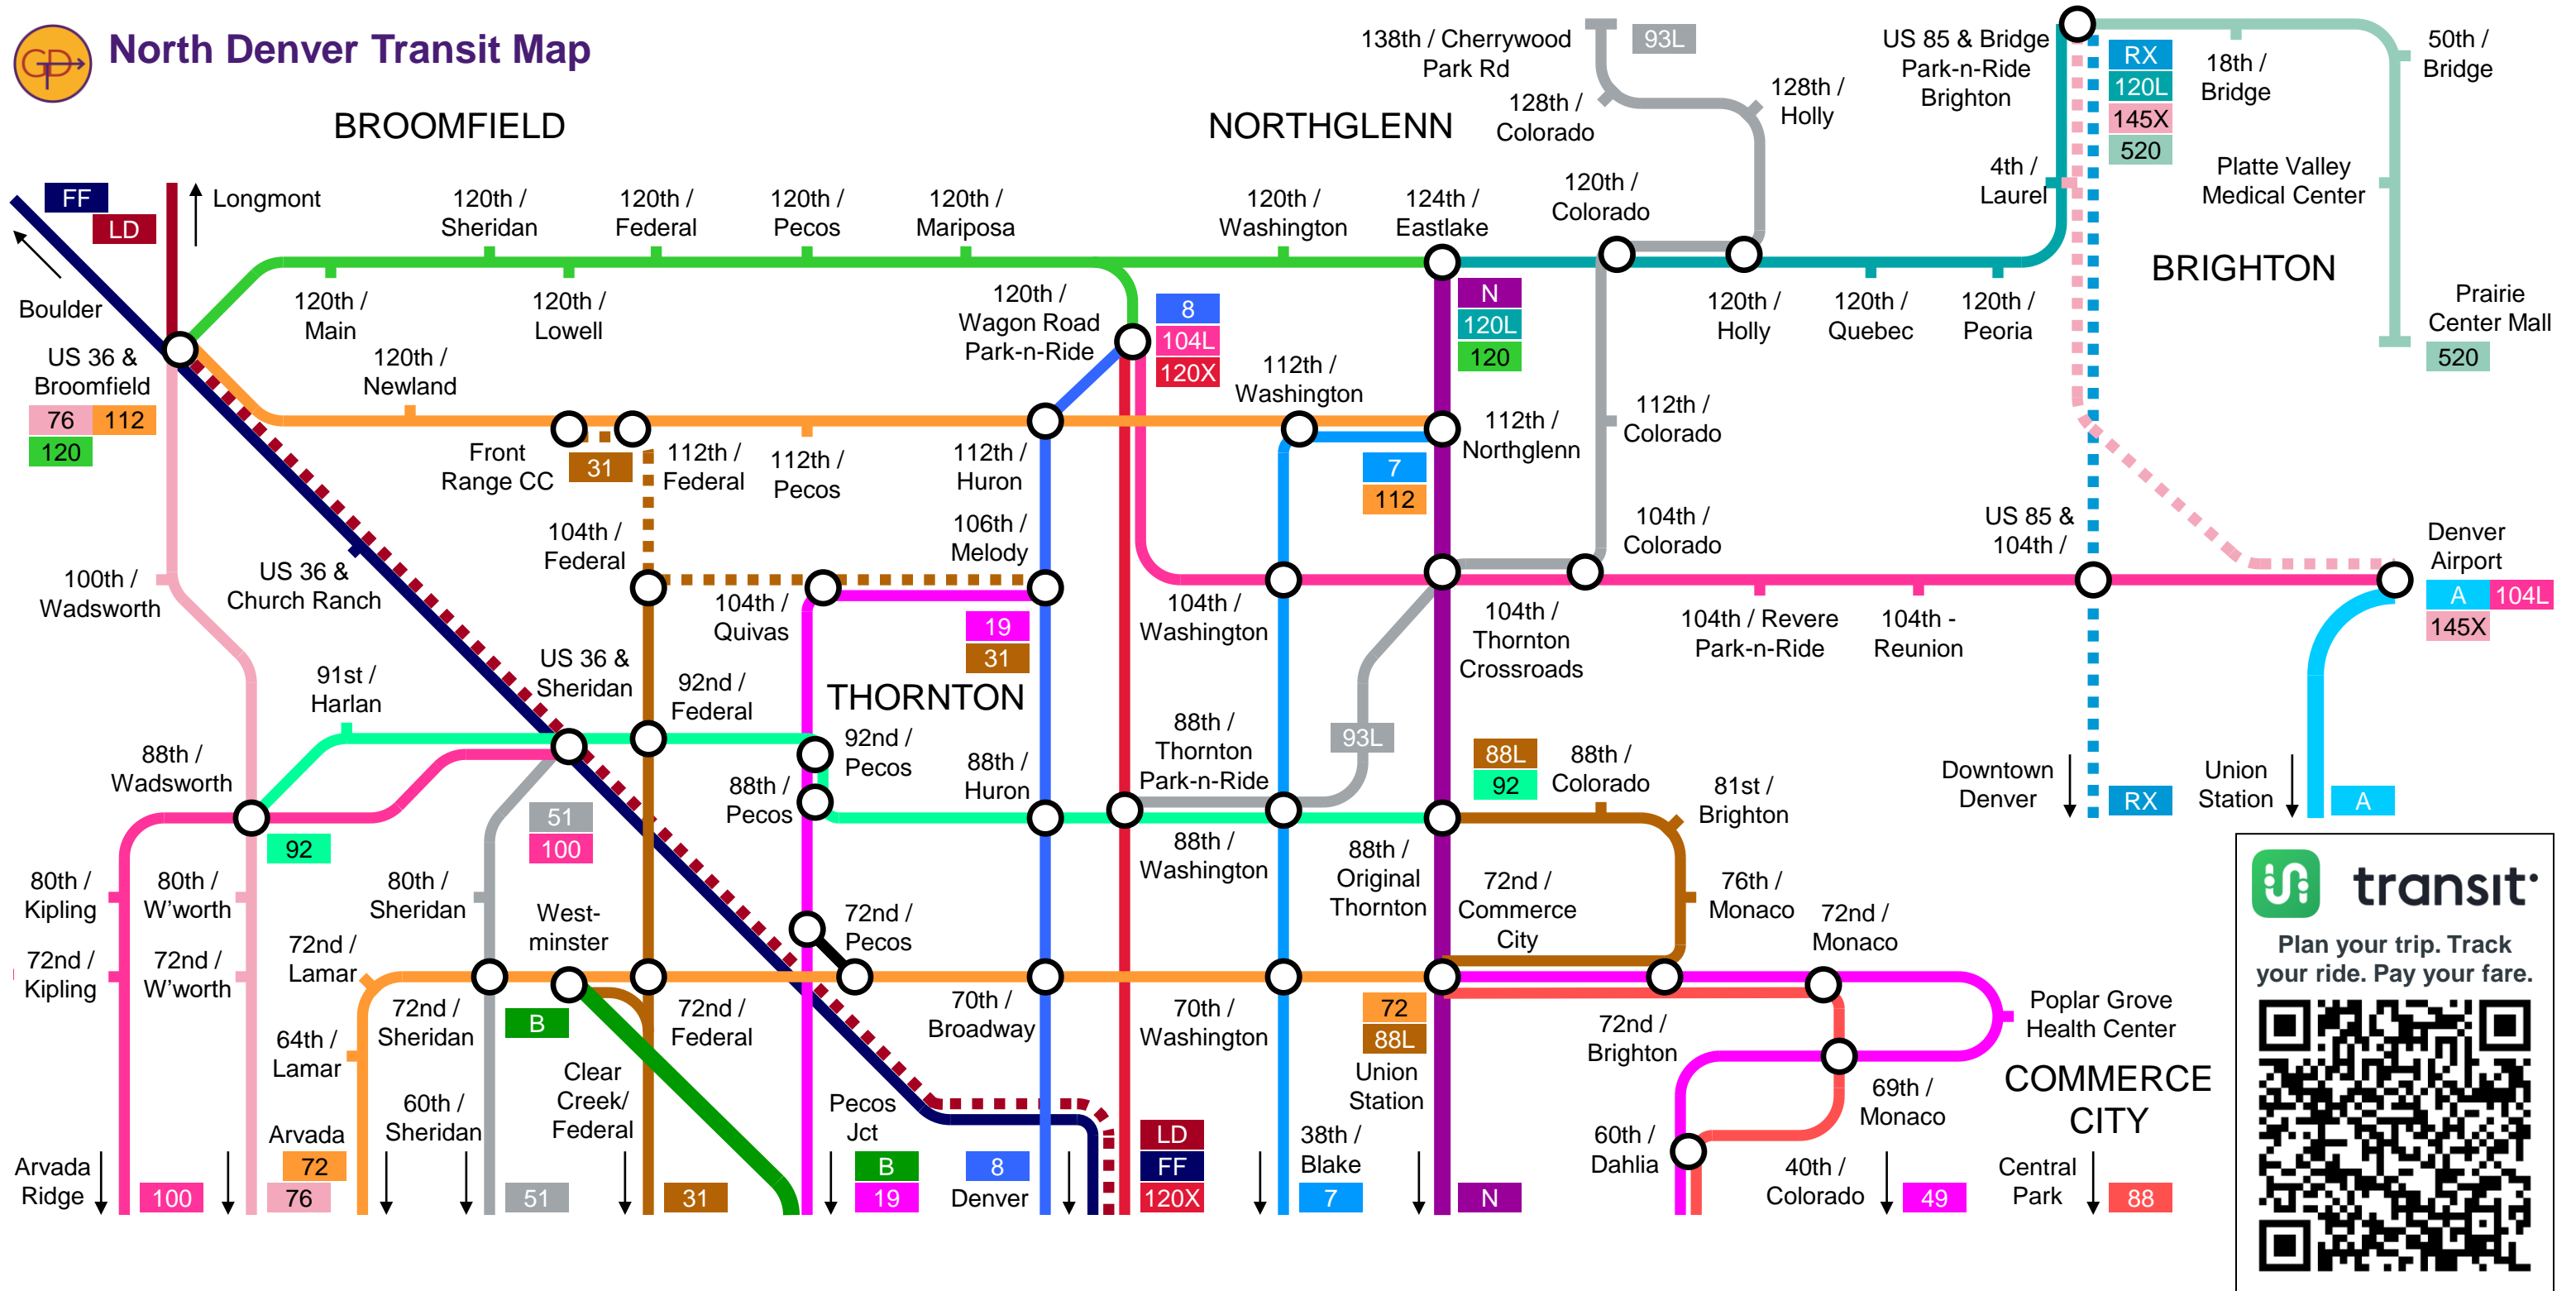

GP North Denver Transit Map

RTD Rail Services		RTD Bus Services	
A	Union Station to Denver Airport	7	North Washington
B	Union Station to Westminster	8	North Broadway / Huron
N	Union Station to Eastlake & 124th	19	North Pecos
FF	Flatiron Flyer	31	Federal Blvd
LD	Longmont / Denver	49	Denver/ Commerce City
RX	Brighton / Denver Express	51	Sheridan Blvd
72	72nd Avenue	72	72nd Avenue
76	Wadsworth Blvd	76	Wadsworth Blvd
88	Central Park / 72nd Ave Station	88	Thornton / Commerce City Limited
88L	Thornton / Commerce City Limited	92	92nd Avenue
92	92nd Avenue	93L	N Colorado Blvd Limited
93L	N Colorado Blvd Limited	104L	Wagon Rd / Denver Airport Limited
104L	Wagon Rd / Denver Airport Limited	100	Kipling Street
120	120th Avenue	112	West 112th Avenue
120L	120th Avenue Limited	120	120th Avenue
120X	N Colorado Blvd Limited	120L	120th Avenue Limited
145X	Brighton / Denver Airport	120X	N Colorado Blvd Limited
520	Brighton	145X	Brighton / Denver Airport