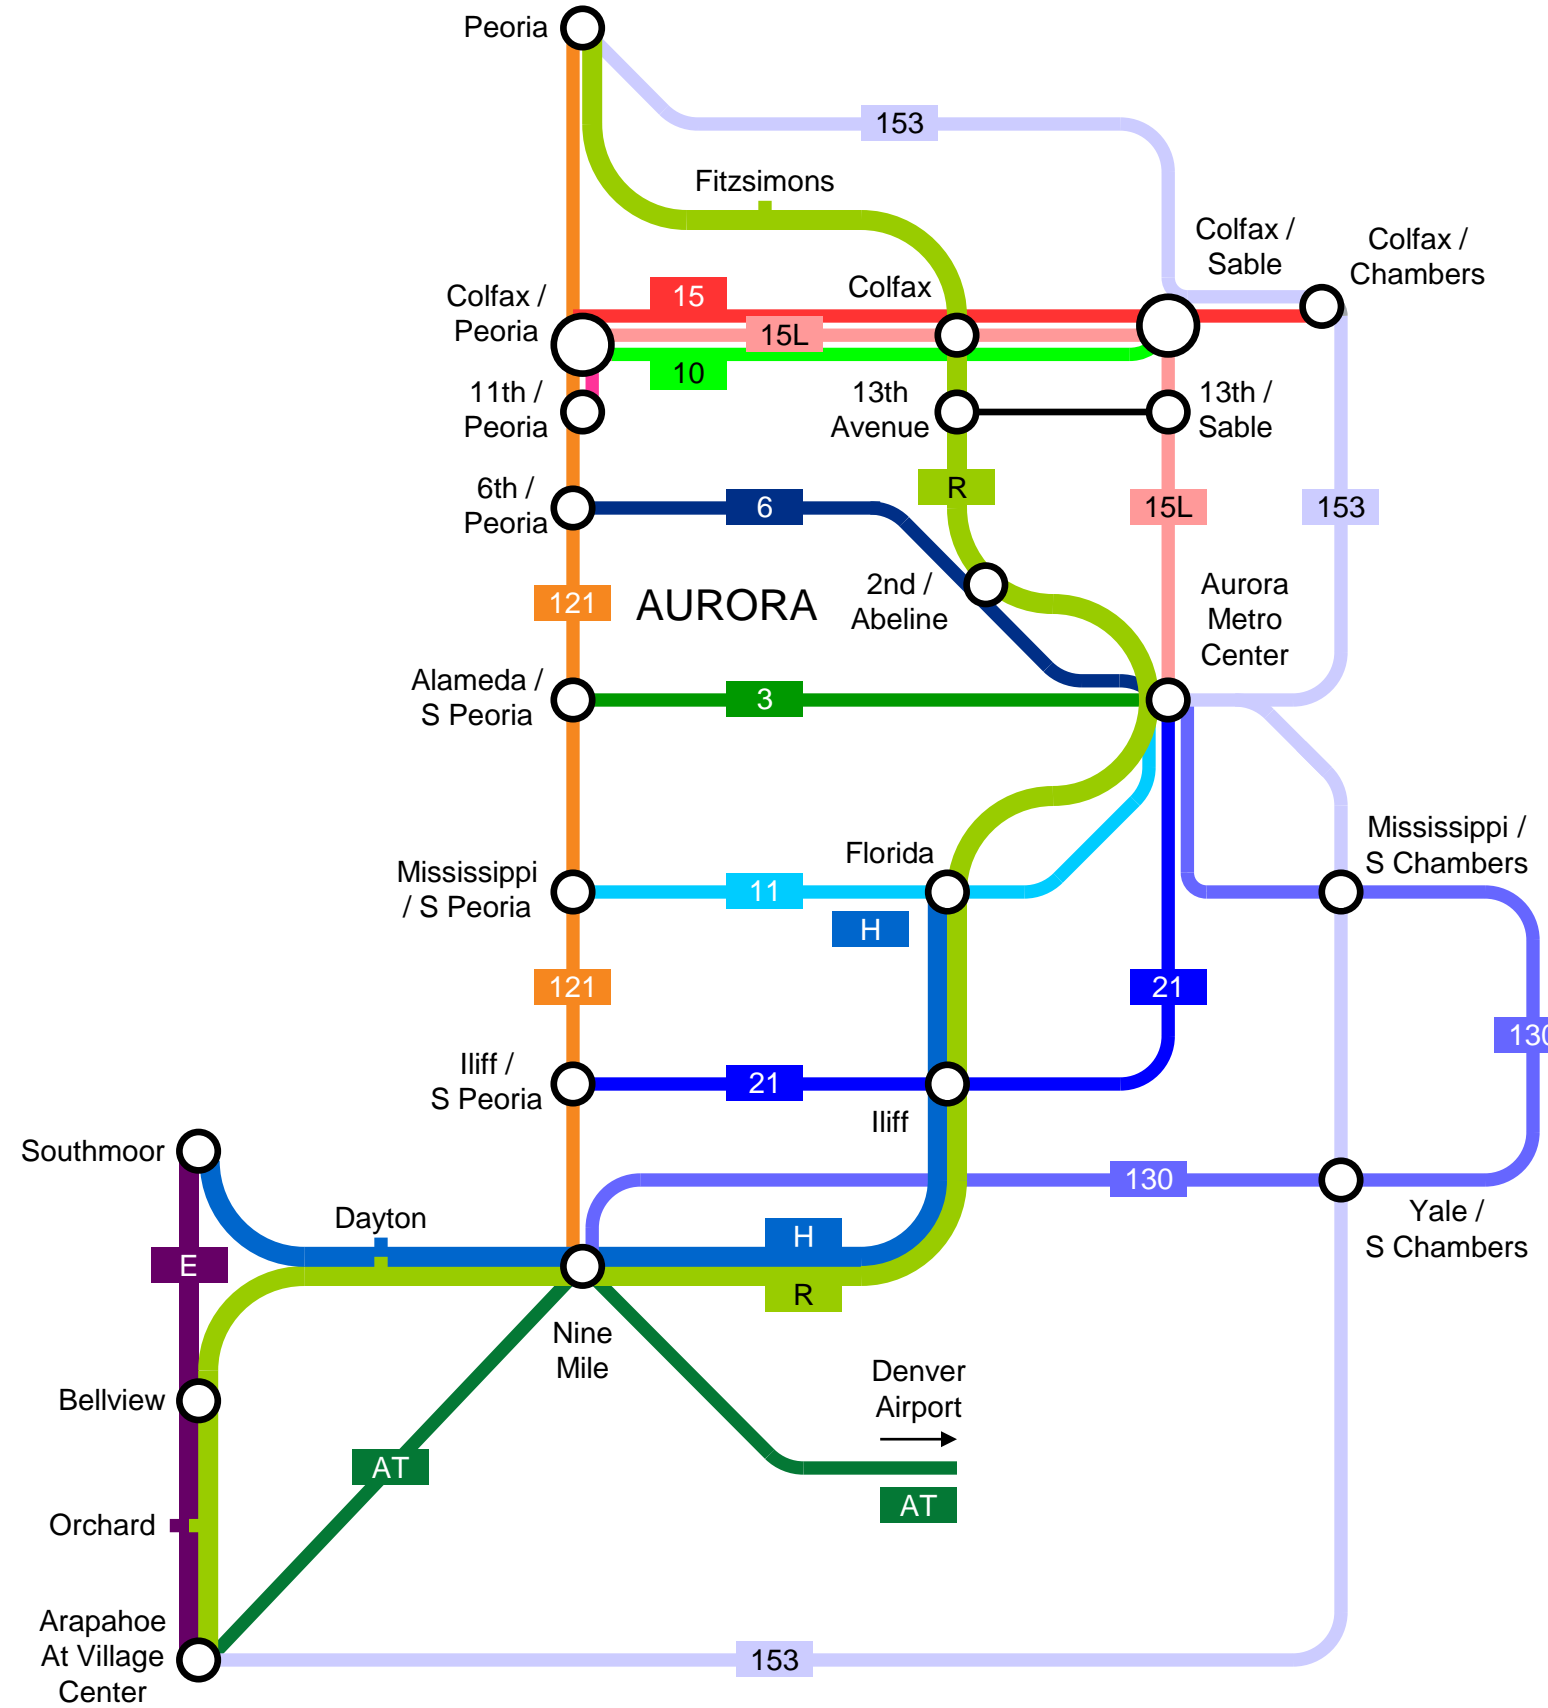

R Line

Disruption Map

Plan your trip. Track your ride. Pay your fare.

RTD Rail Services and Weekday Frequency		
E	15	Union Station to Ridgeway Parkway
H	15	18th & California to Florida
R	30	Lincoln to Peoria
RTD SkyRide Services and Frequency		
AT	60	Arapahoe County / Denver Airport
RTD Bus Services and Weekday Frequency		
3	60	Alameda Avenue
6	30	East 6th Avenue
10	60	East 12th Avenue
11	30	Mississippi Avenue
15	10	East Colfax Avenue
15L	10	East Colfax Limited
21	30	Evans Avenue
121	15	Peoria Street
130	30	Yale / Buckley
153	30	Chambers Road