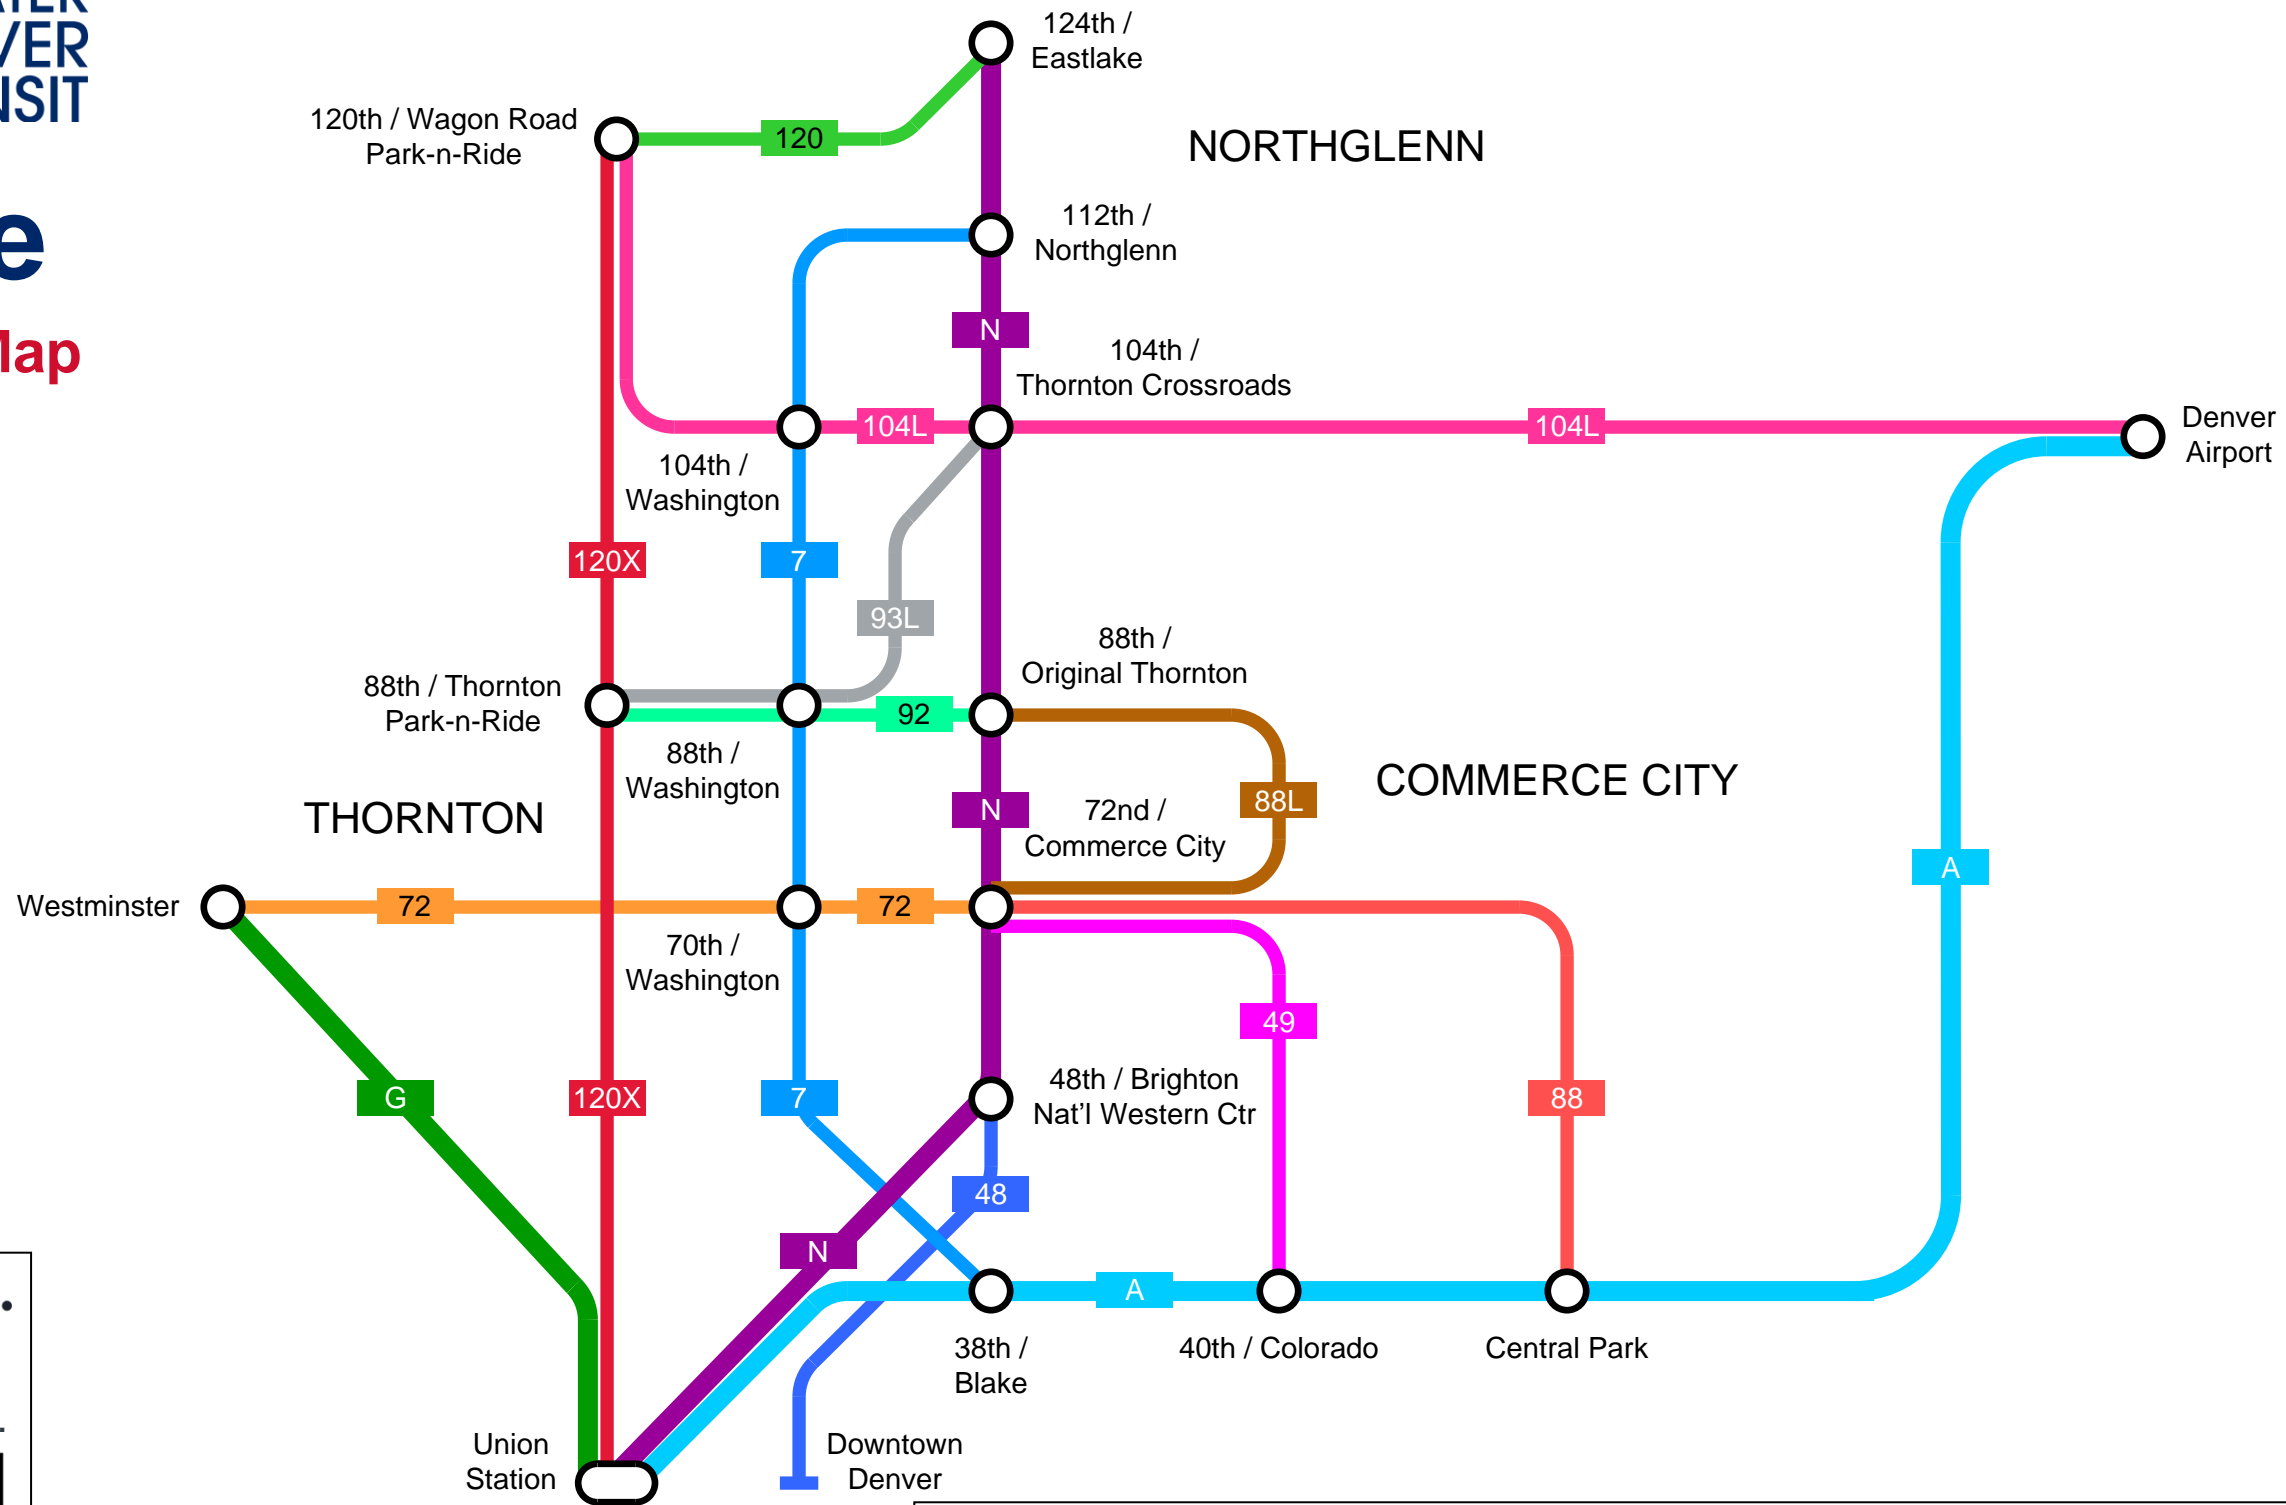

N Line

Disruption Map

Plan your trip. Track your ride. Pay your fare.

RTD Rail Services		RTD Bus Services	
A	Union Station to Denver Airport	7	North Washington
G	Union Station to Westminster	48	East 48th Avenue / Commerce City
N	Union Station to Eastlake & 124th	49	Denver/ Commerce City
		72	72nd Avenue
		88	Central Park / 72nd Ave Station
		88L	Thornton / Commerce City Limited
		92	92nd Avenue
		93L	N Colorado Blvd Limited
		104L	Wagon Rd / Denver Airport Limited
		120	120th Avenue
		120X	N Colorado Blvd Limited