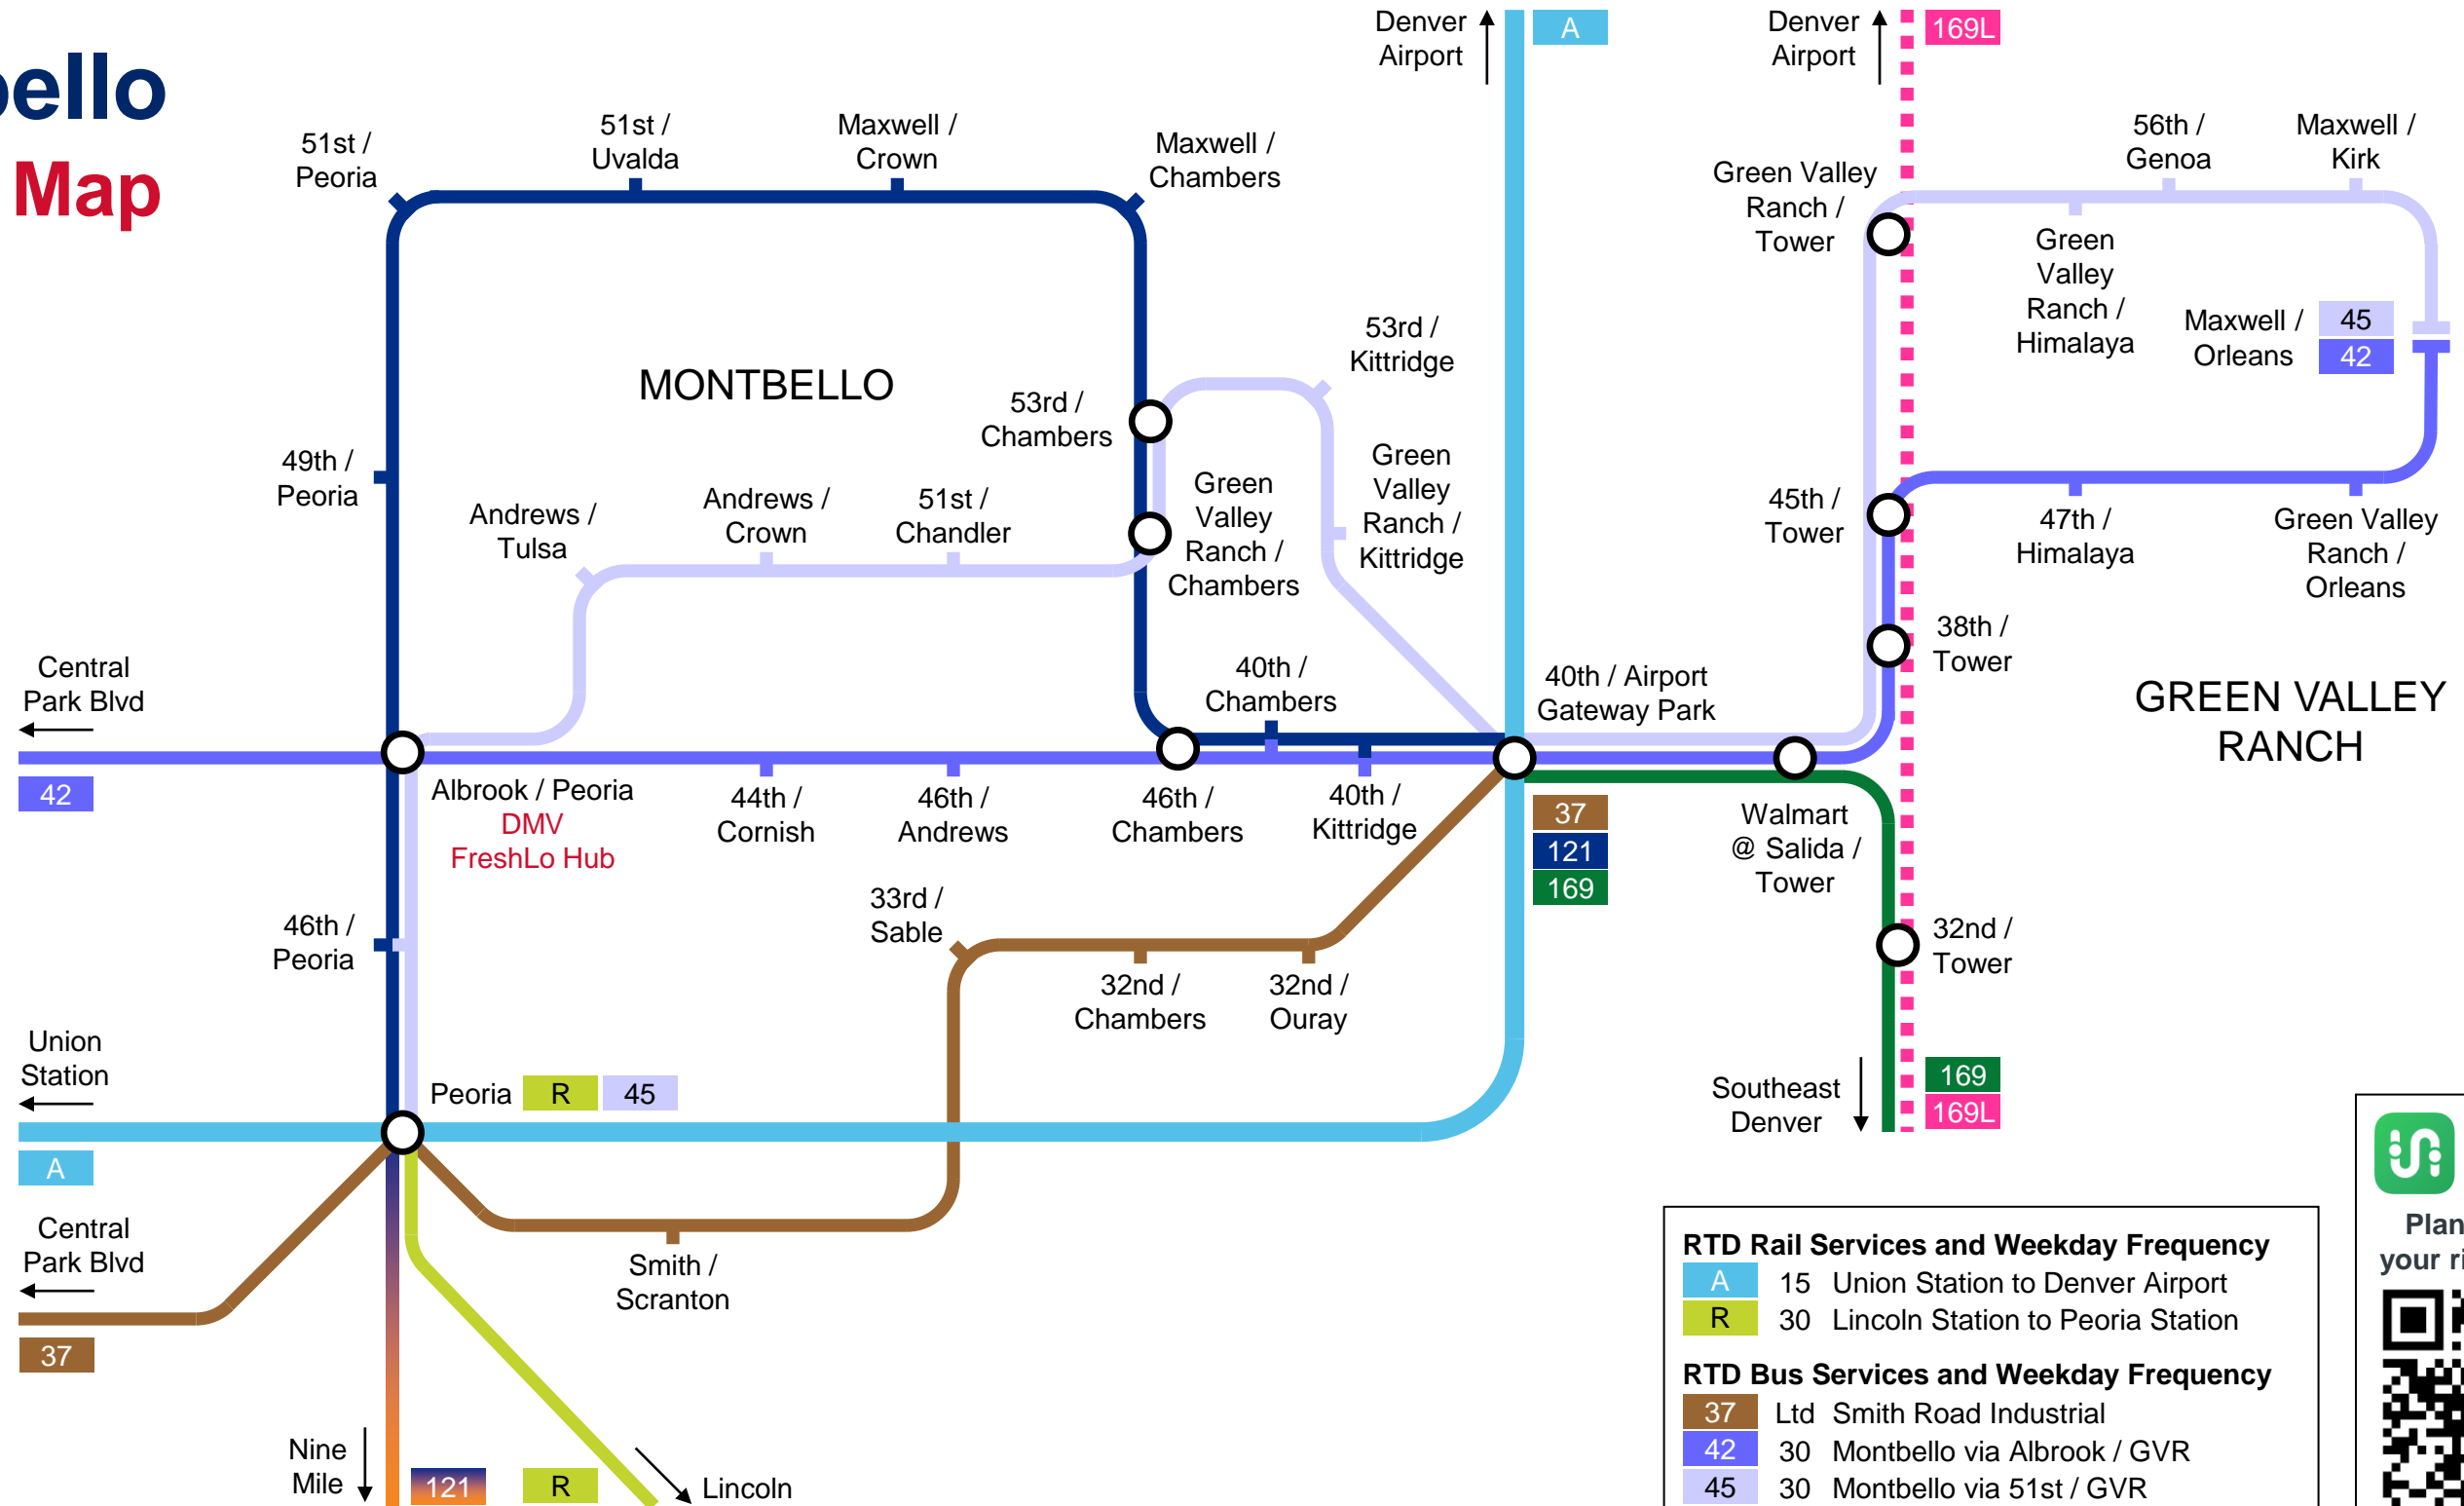

Montbello Transit Map

RTD Rail Services and Weekday Frequency	
A	15 Union Station to Denver Airport
R	30 Lincoln Station to Peoria Station
RTD Bus Services and Weekday Frequency	
37	Ltd Smith Road Industrial
42	30 Montbello via Albrook / GVR
45	30 Montbello via 51st / GVR
121	30 Peoria Street
169	60 Buckley Road
169L	Ltd Buckley / Tower DIA Limited

Plan your trip. Track your ride. Pay your fare.