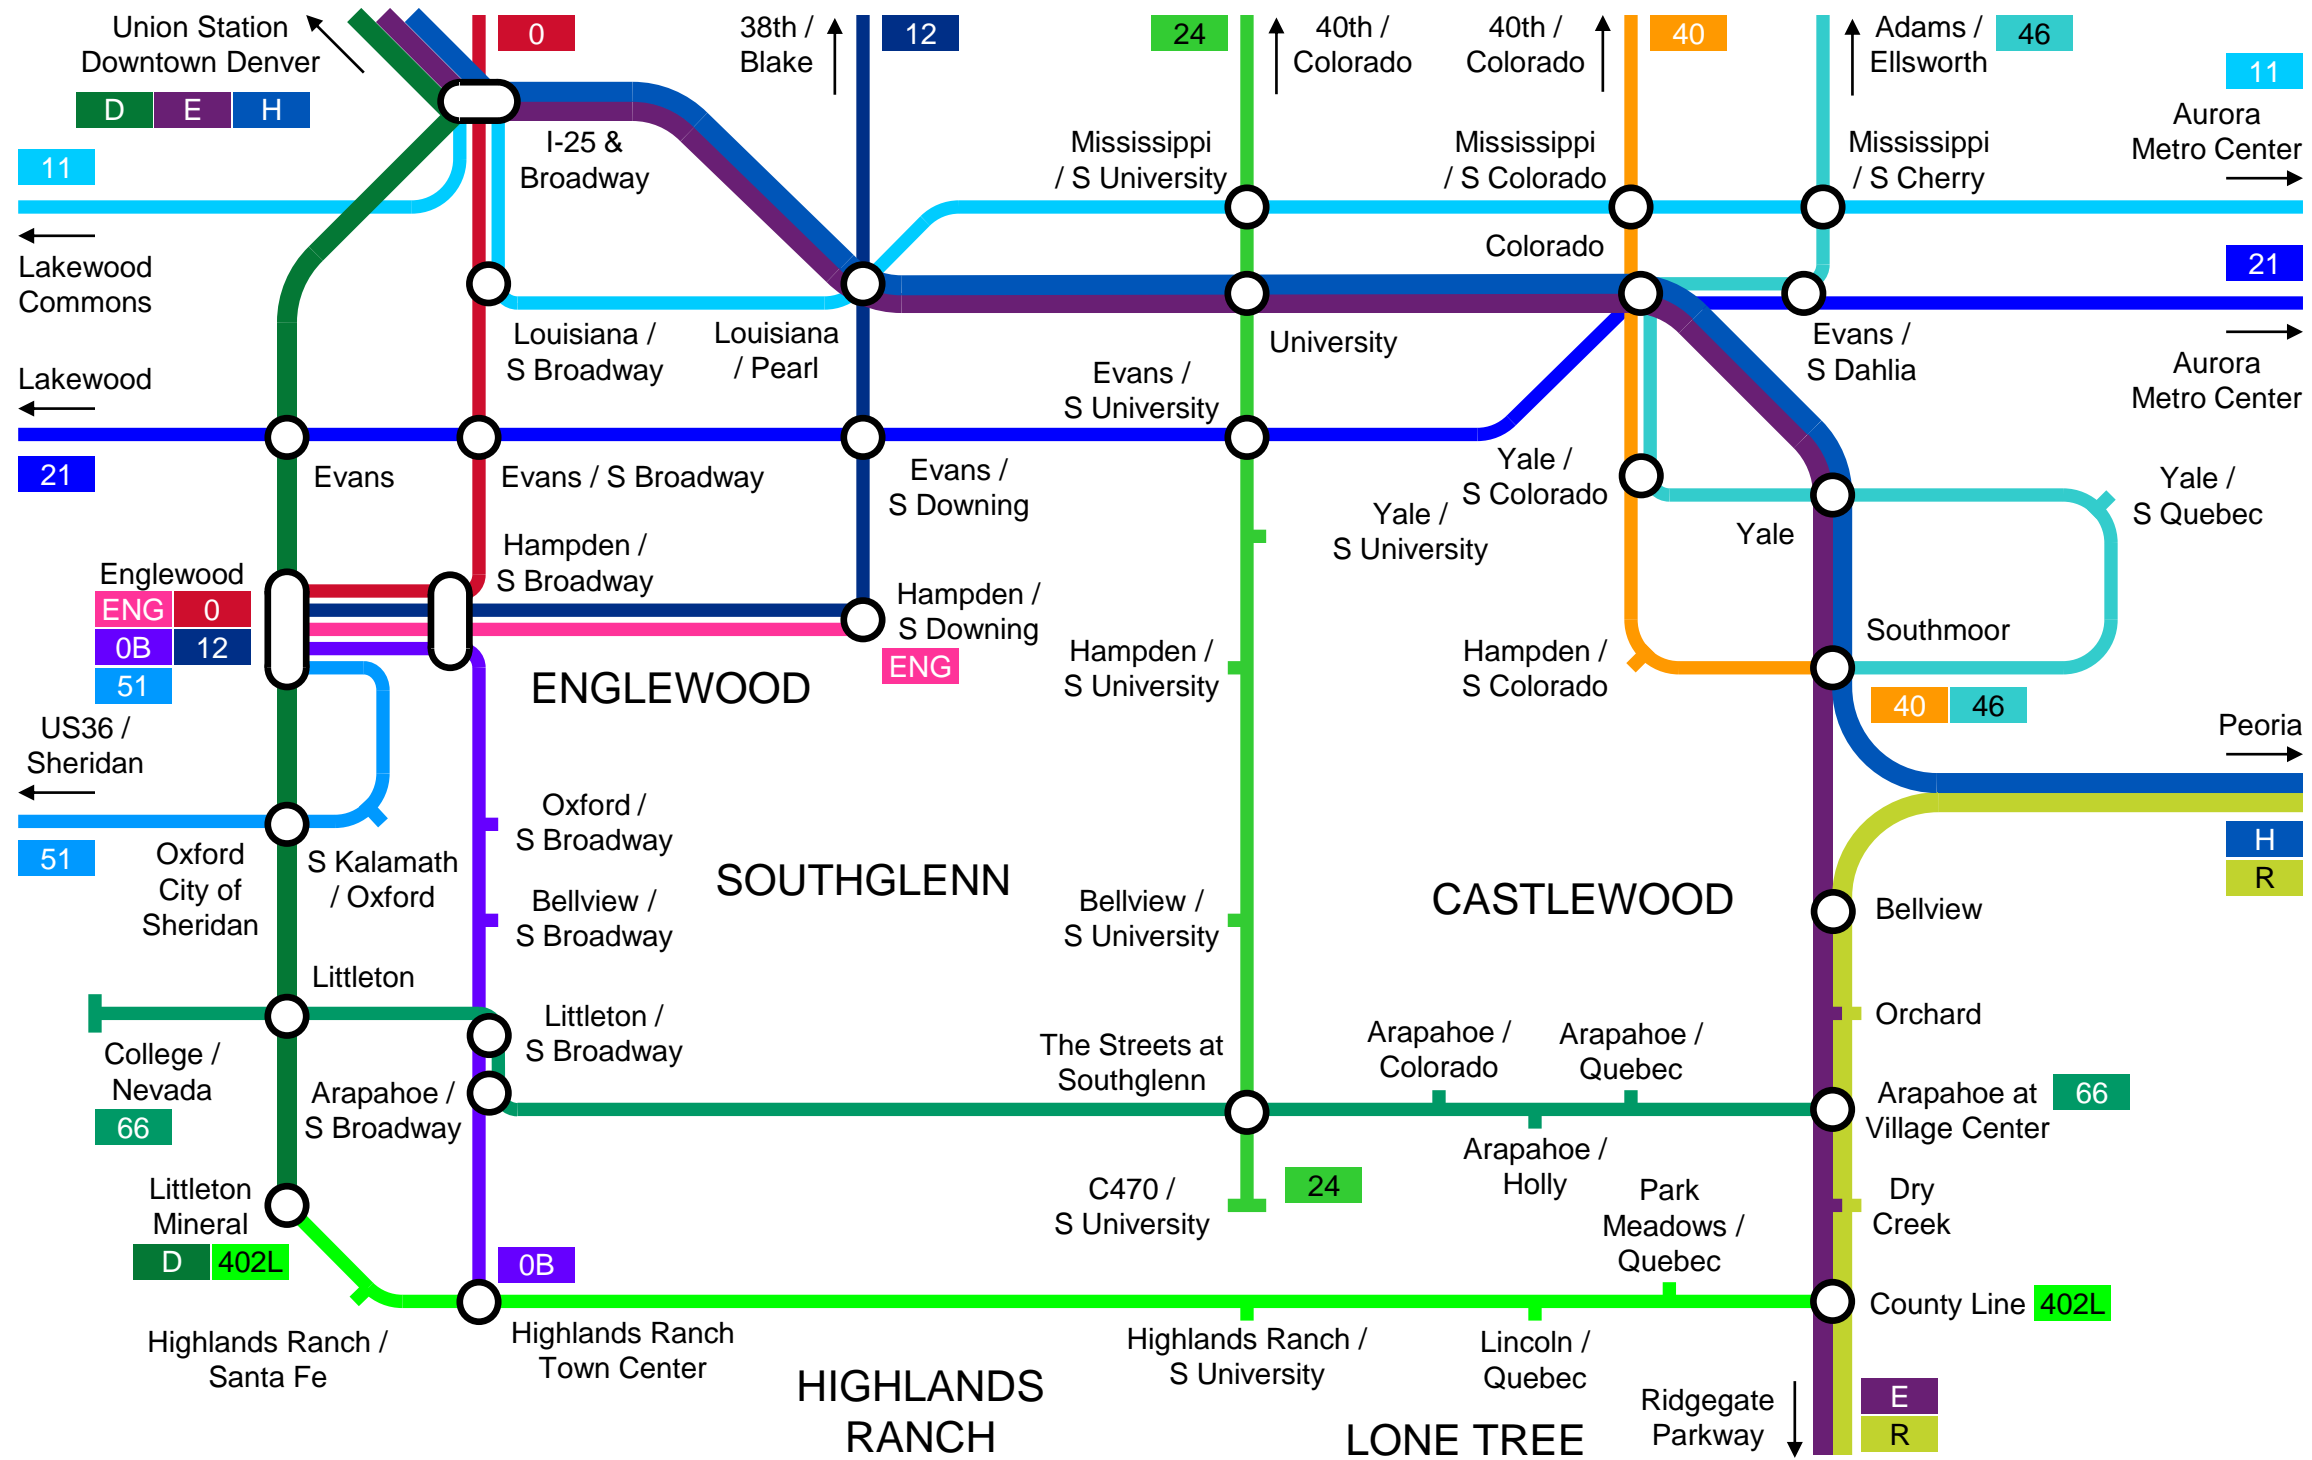

Englewood and Highlands Ranch Transit Map

RTD Rail Services and Weekday Frequency

D	15	18th & California to Littleton Mineral
E	15	Union Station to Ridgeway Parkway
H	15	18th & California to Florida
R	30	Lincoln to Peoria

RTD Bus Services and Weekday Frequency

0	15	Broadway
0B	30	South Broadway
11	30	Mississippi Avenue
12	30	South Downing
21	30	Evans Avenue

24	60	University Blvd
40	15	Colorado Blvd
46	30	South Dahlia
51	30	Sheridan Blvd
66	60	Arapahoe Road
402L	60	Highlands Ranch Parkway
ENG	20	Englewood Trolley

Plan your trip. Track your ride. Pay your fare.