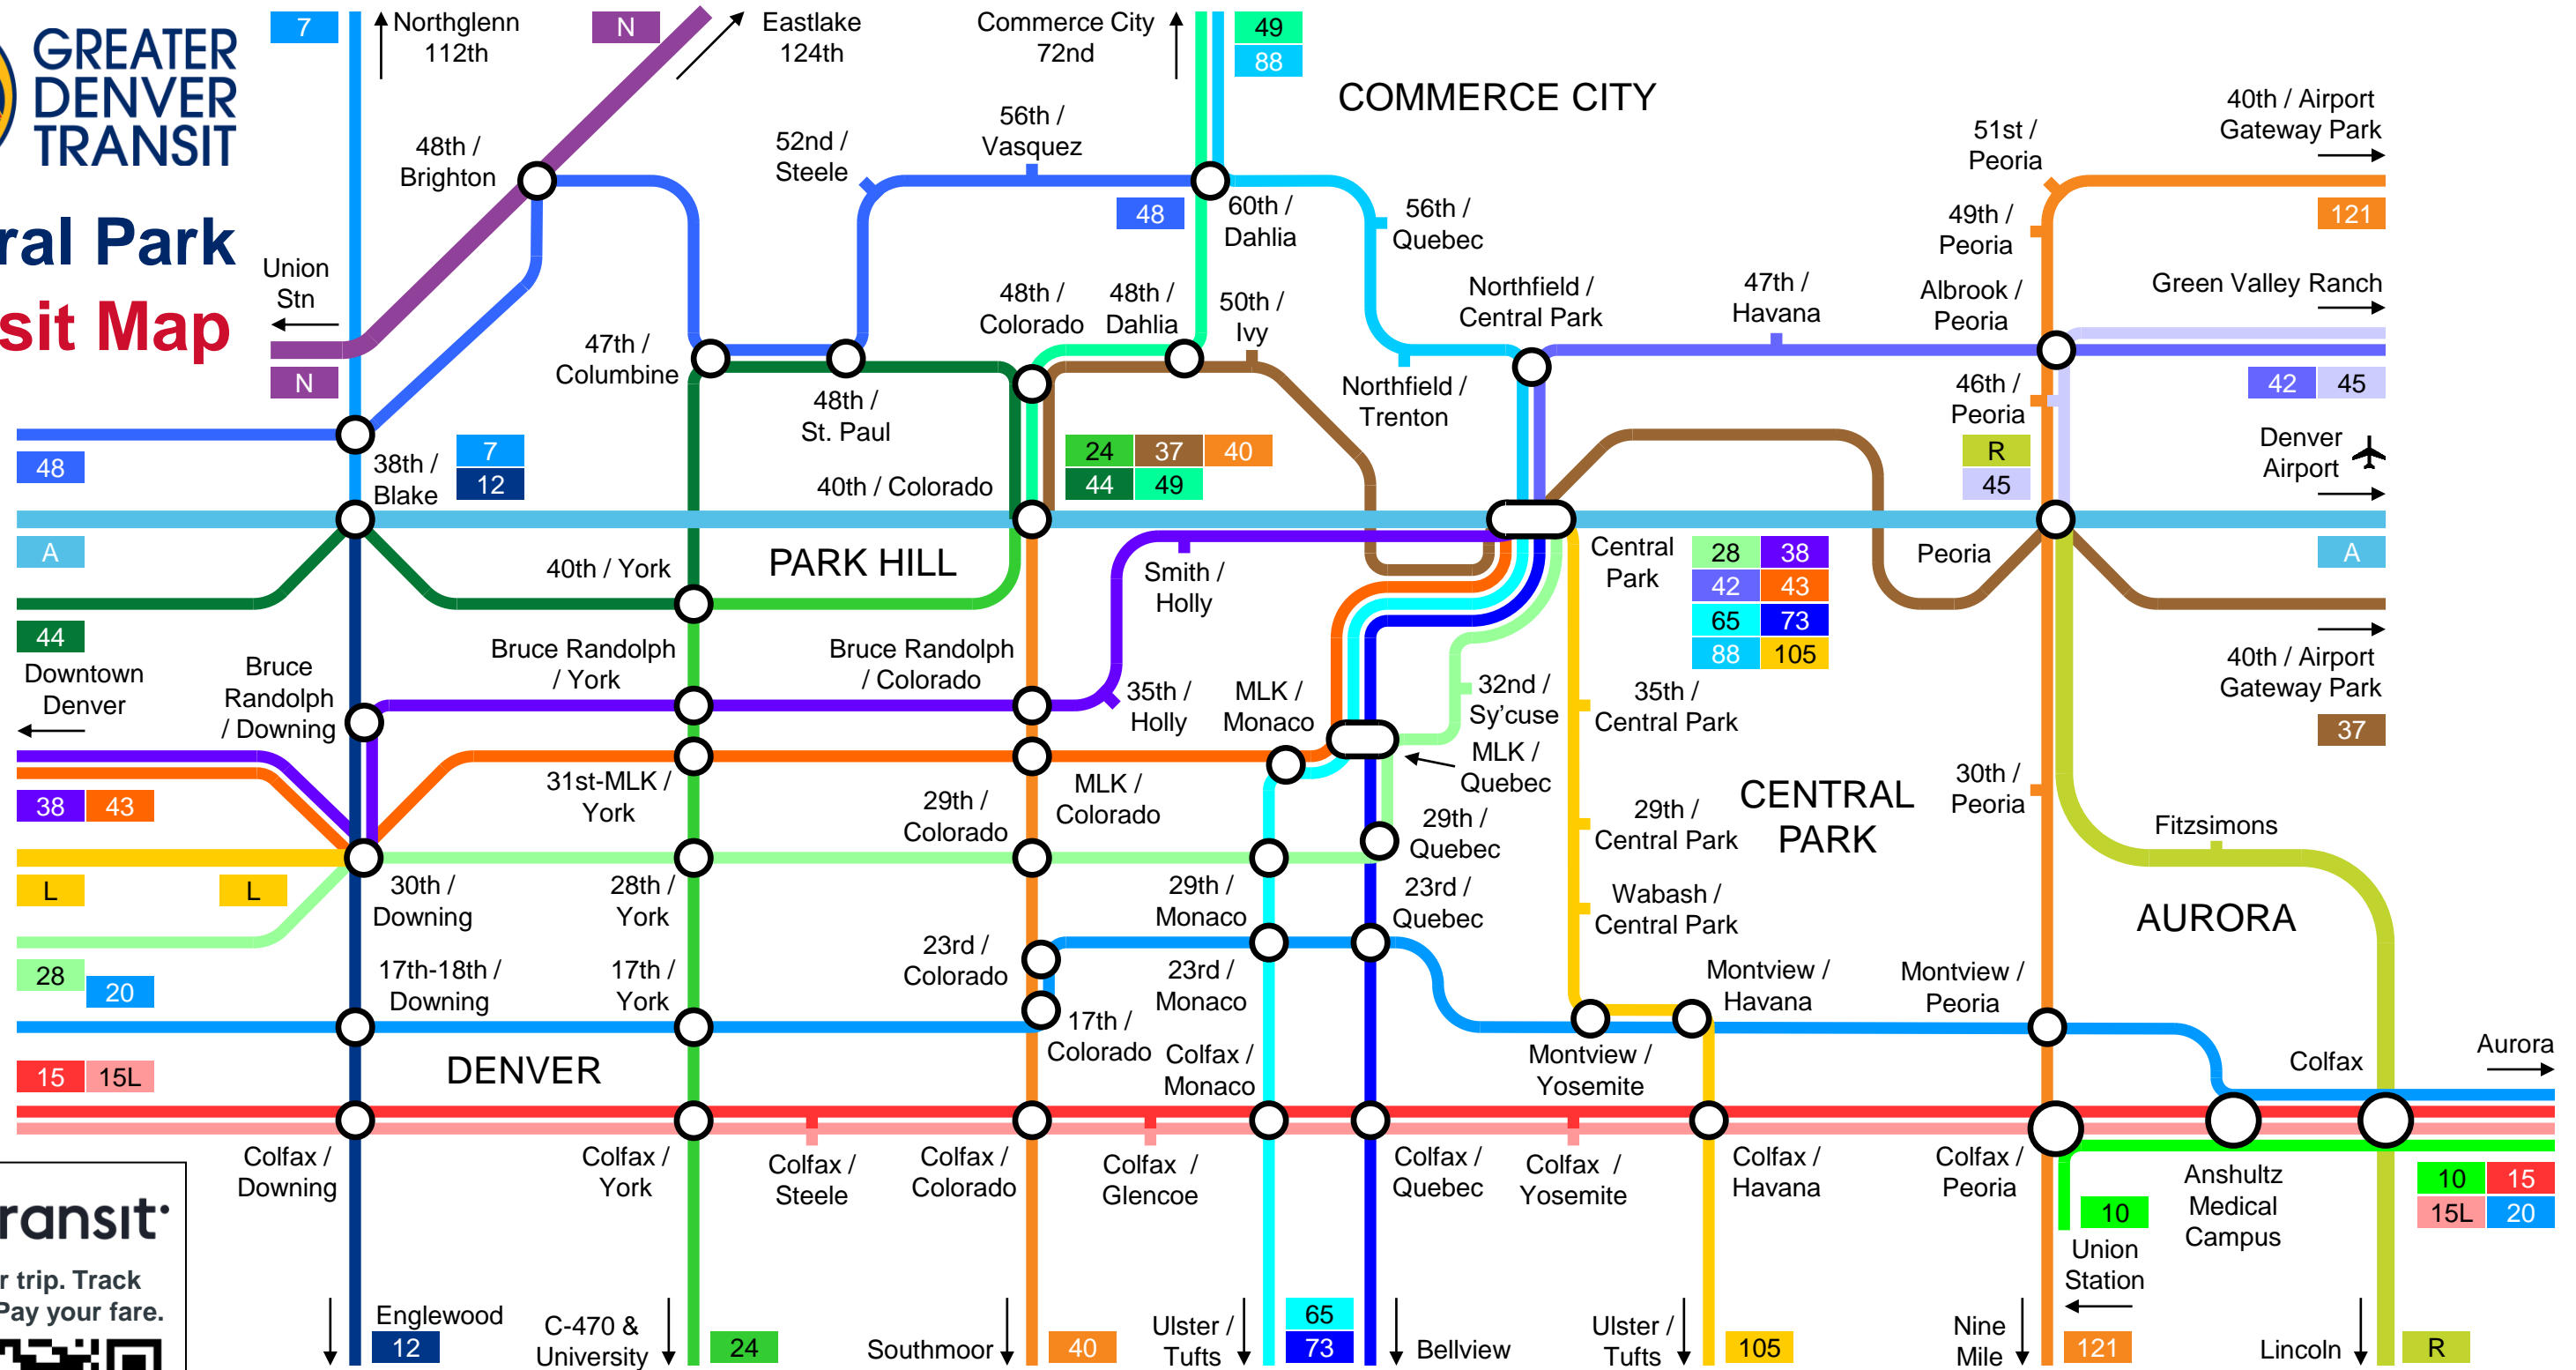

# Central Park Transit Map

Plan your trip. Track your ride. Pay your fare.

| RTD Rail Services and Weekday Frequency |                                      | RTD Bus Services and Weekday Frequency |                                       |
|---|--------------------------------------|--|---------------------------------------|
| A                                       | 15 Union Station to Denver Airport   | 10                                     | 60 East 12th Avenue                   |
| L                                       | 15 30th & Downing to 16th & Stout    | 12                                     | 30 South Downing                      |
| N                                       | 30 Union Station to Eastlake & 124th | 15                                     | 10 East Colfax Avenue                 |
| R                                       | 30 Lincoln to Peoria                 | 15L                                    | 10 East Colfax Limited                |
|   |                                      | 20                                     | 30 20th Avenue                        |
|   |                                      | 24                                     | 60 University Blvd                    |
|   |                                      | 28                                     | 60 28th Avenue                        |
|   |                                      | 37                                     | Ltd Smith Road Industrial             |
|   |                                      | 38                                     | 30 38th Avenue Crosstown              |
|   |                                      | 40                                     | 15 Colorado Blvd                      |
|   |                                      | 42                                     | 30 Montbello via Albrook / GVR        |
|   |                                      | 43                                     | 15 Martin Luther King Blvd            |
|   |                                      | 44                                     | 60 44th Avenue                        |
|   |                                      | 45                                     | 30 Montbello via 51st / GVR           |
|   |                                      | 48                                     | 30 East 48th Avenue / Commerce City   |
|   |                                      | 49                                     | 60 Denver / Commerce City             |
|   |                                      | 65                                     | 30 Monaco Parkway                     |
|   |                                      | 73                                     | 30 Quebec Street                      |
|   |                                      | 88                                     | 30 Central Park / 72nd Avenue Station |
|   |                                      | 105                                    | 15 Havana Street                      |
|   |                                      | 121                                    | 15 Peoria Street                      |