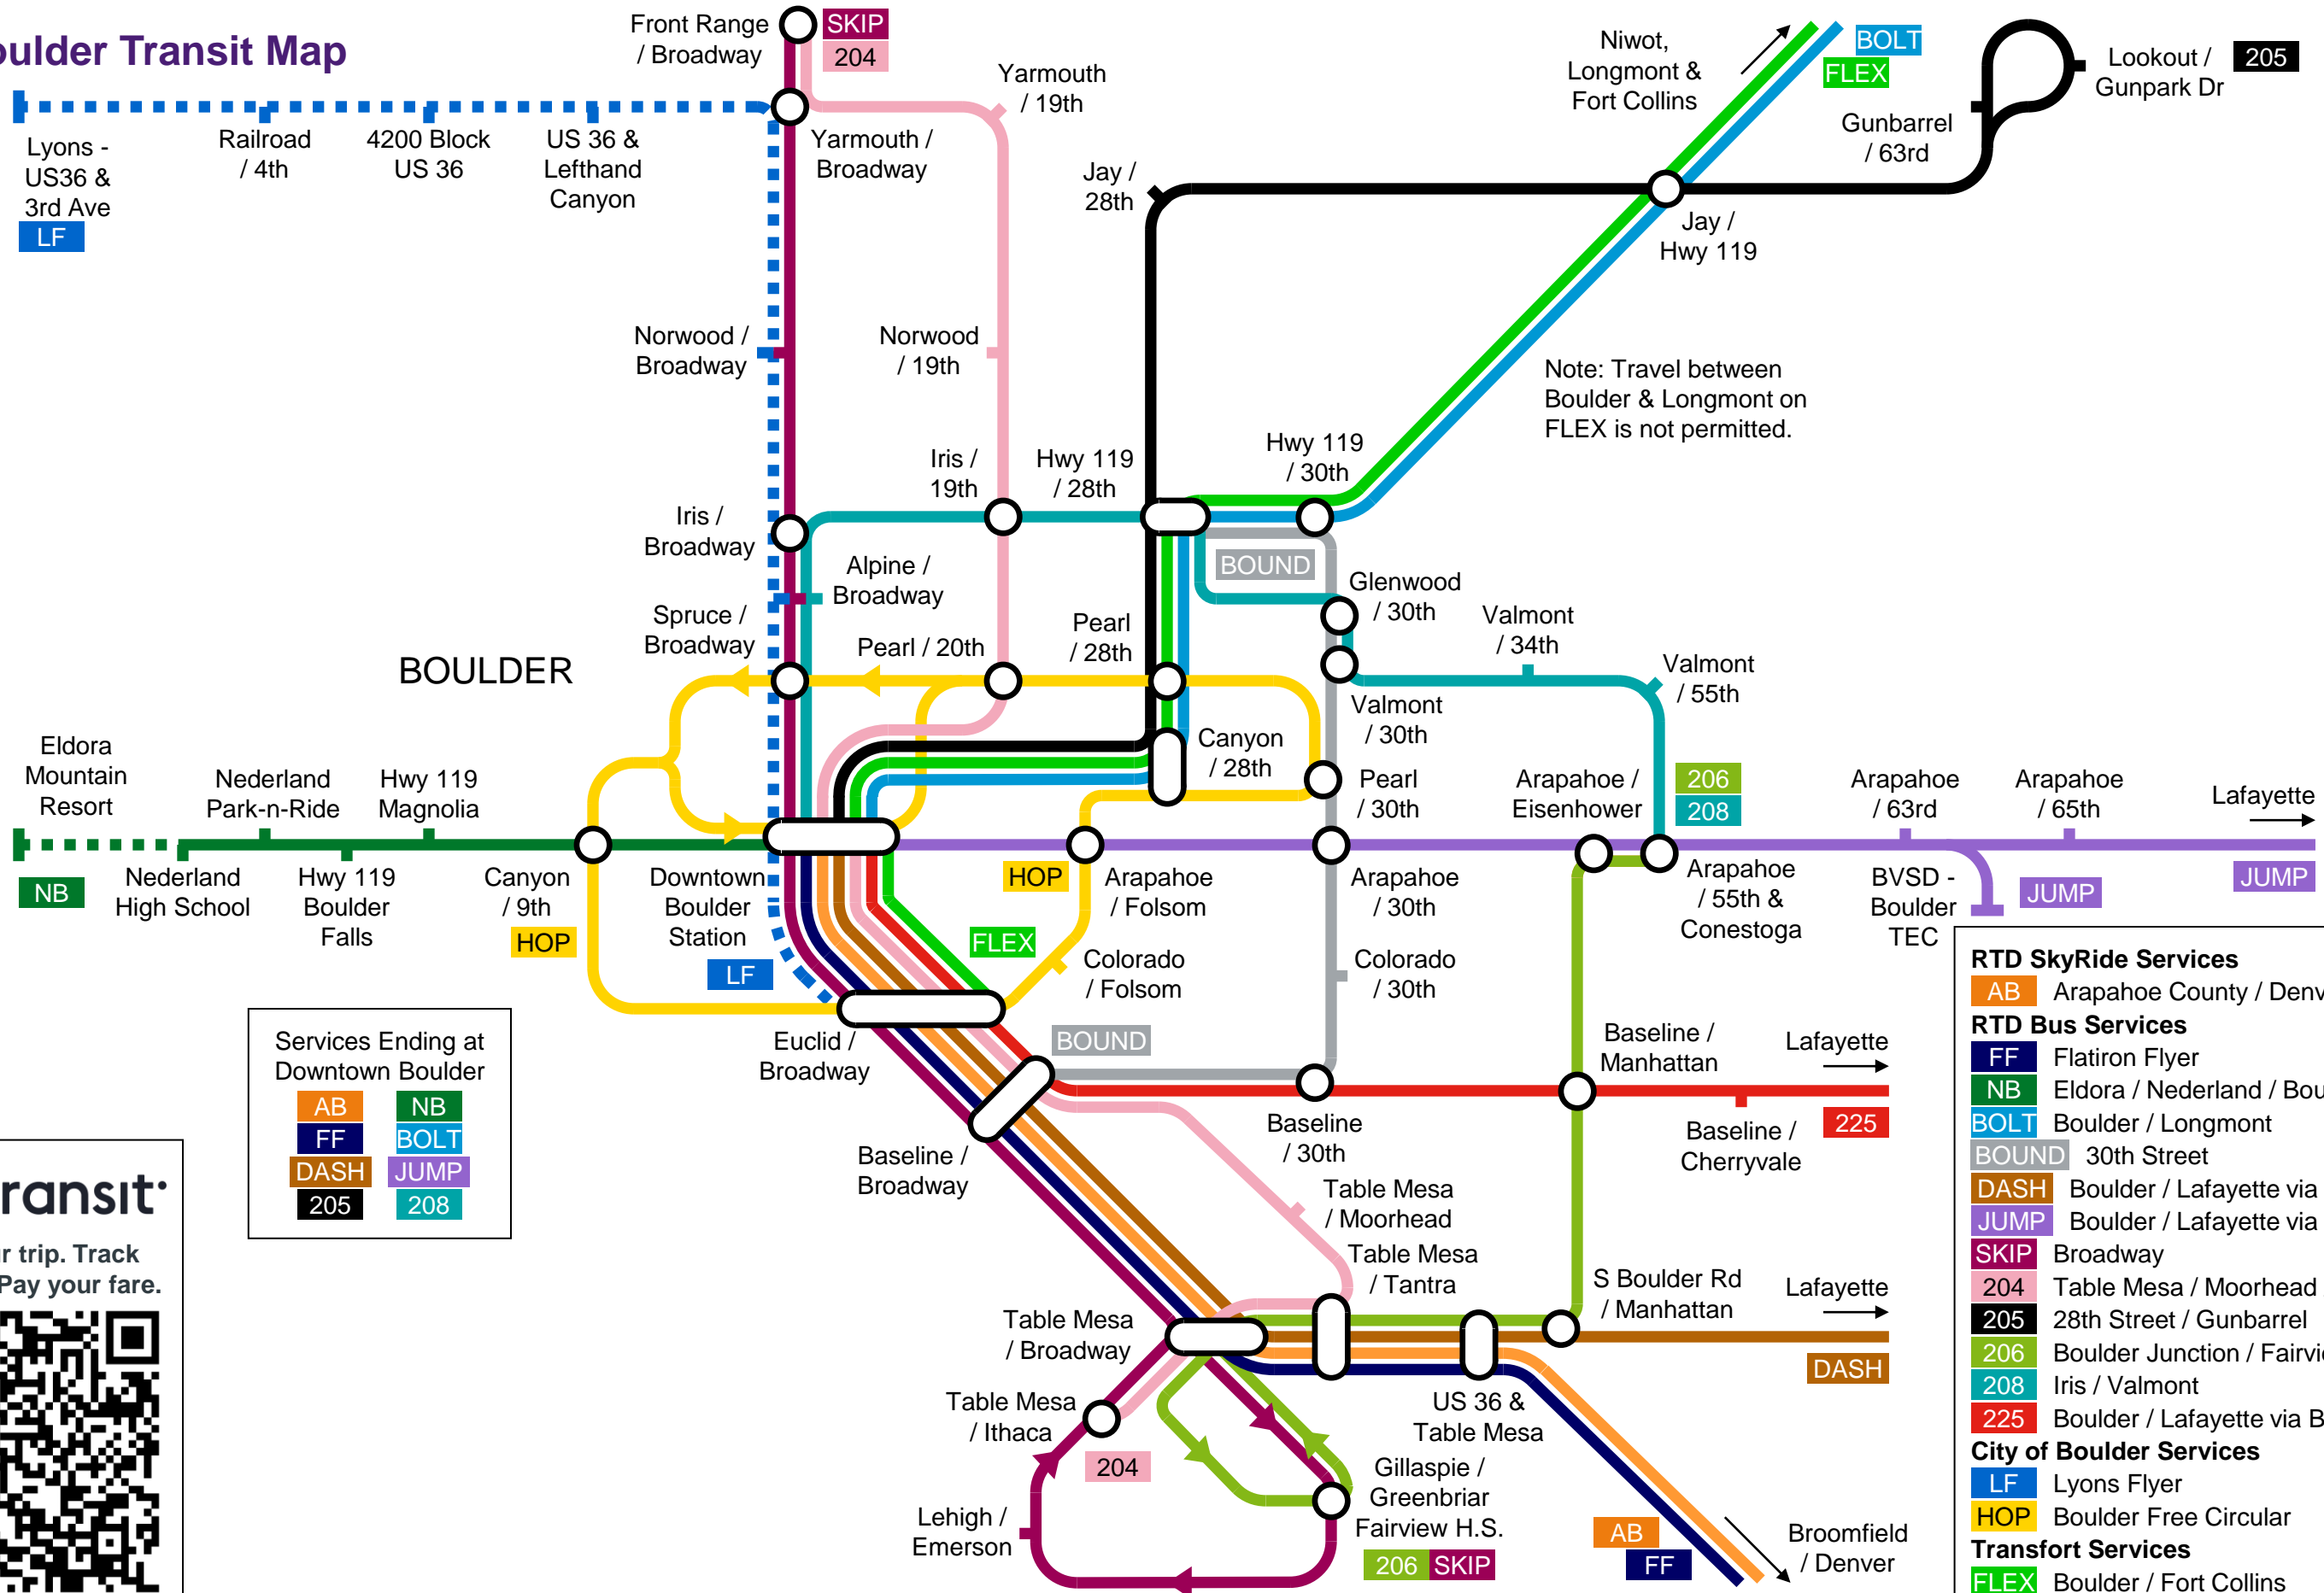

Boulder Transit Map

Services Ending at Downtown Boulder

AB	NB
FF	BOLT
DASH	JUMP
205	208

- RTD SkyRide Services**
- AB Arapahoe County / Denver Airport
- RTD Bus Services**
- FF Flatiron Flyer
 - NB Eldora / Nederland / Boulder
 - BOLT Boulder / Longmont
 - BOUND 30th Street
 - DASH Boulder / Lafayette via Louisville
 - JUMP Boulder / Lafayette via Arapahoe
 - SKIP Broadway
 - 204 Table Mesa / Moorhead / North 19th
 - 205 28th Street / Gunbarrel
 - 206 Boulder Junction / Fairview H.S.
 - 208 Iris / Valmont
 - 225 Boulder / Lafayette via Baseline
- City of Boulder Services**
- LF Lyons Flyer
 - HOP Boulder Free Circular
- Transfort Services**
- FLEX Boulder / Fort Collins

Plan your trip. Track your ride. Pay your fare.