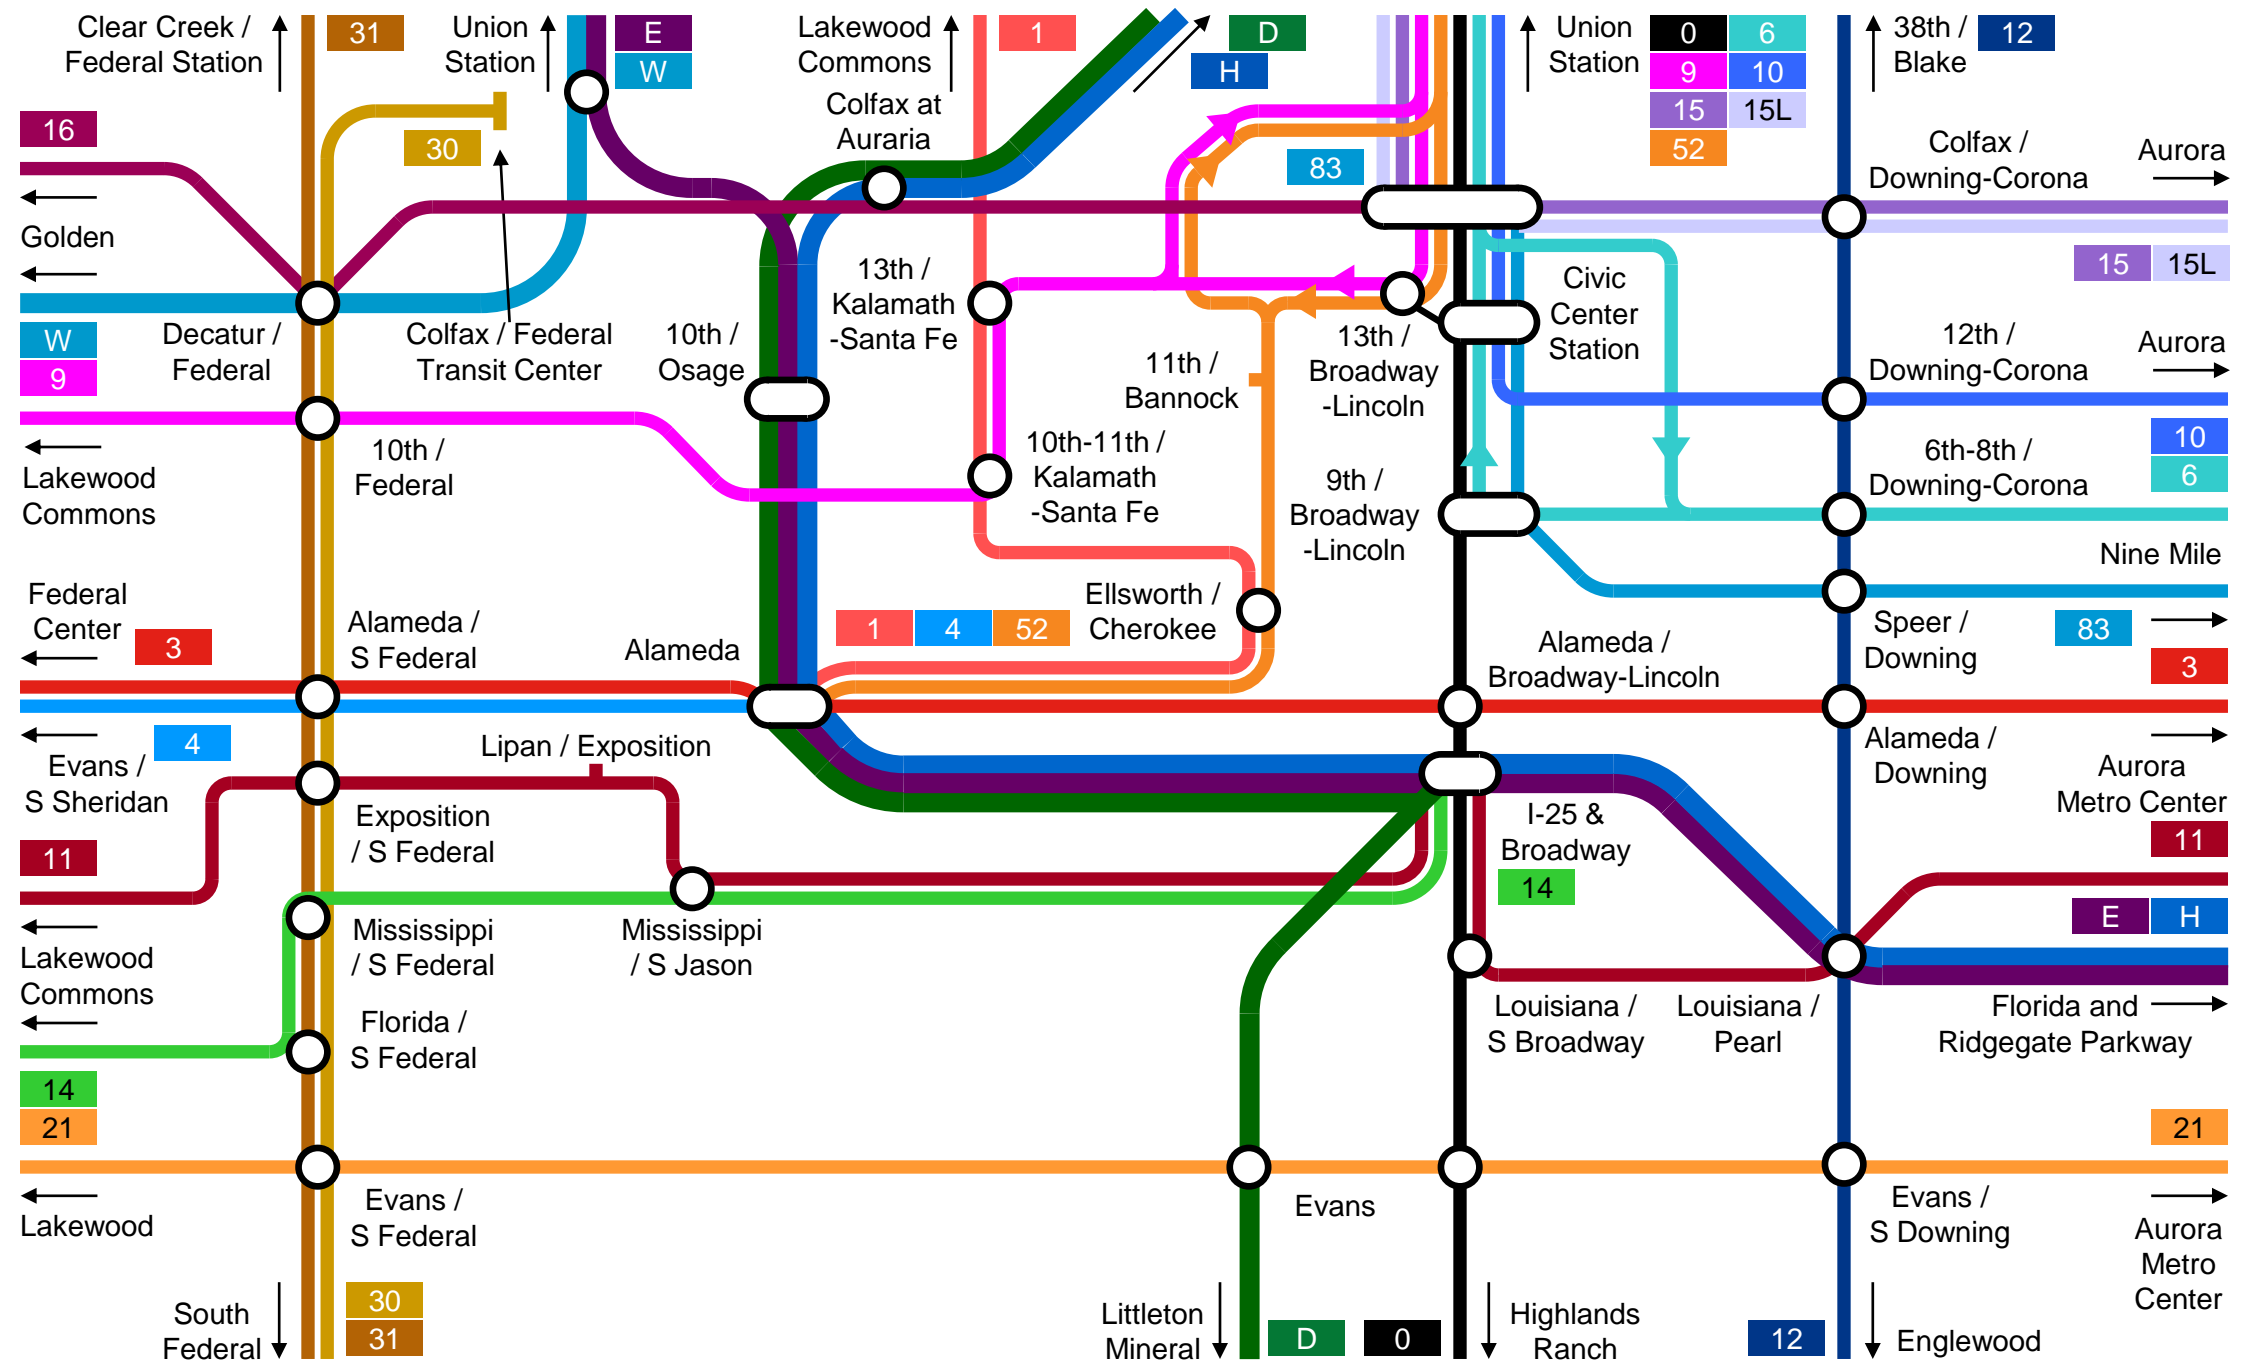

Baker

Transit Map

Plan your trip. Track your ride. Pay your fare.

RTD Rail Services		RTD Bus Services	
D	18th & California to Littleton	1	1st Avenue
E	Union Station to Ridgeway Pkwy	3	Alameda Avenue
H	18th & California to Florida	4	Morrison Rd
W	Union Station to Jeff Co. Gvt Center	6	East 6th Avenue
		10	East 12th Avenue
		11	Mississippi Avenue
		12	South Downing
		9	West 10th Avenue
		14	West Florida Avenue
		15	East Colfax Avenue
		15L	East Colfax Limited
		16	West Colfax Avenue
		21	Evans Avenue
		30	South Federal Blvd
		31	Federal Blvd
		52	W 52nd Avenue / South Bannock
		83	Cherry Creek / Parker Road Limited