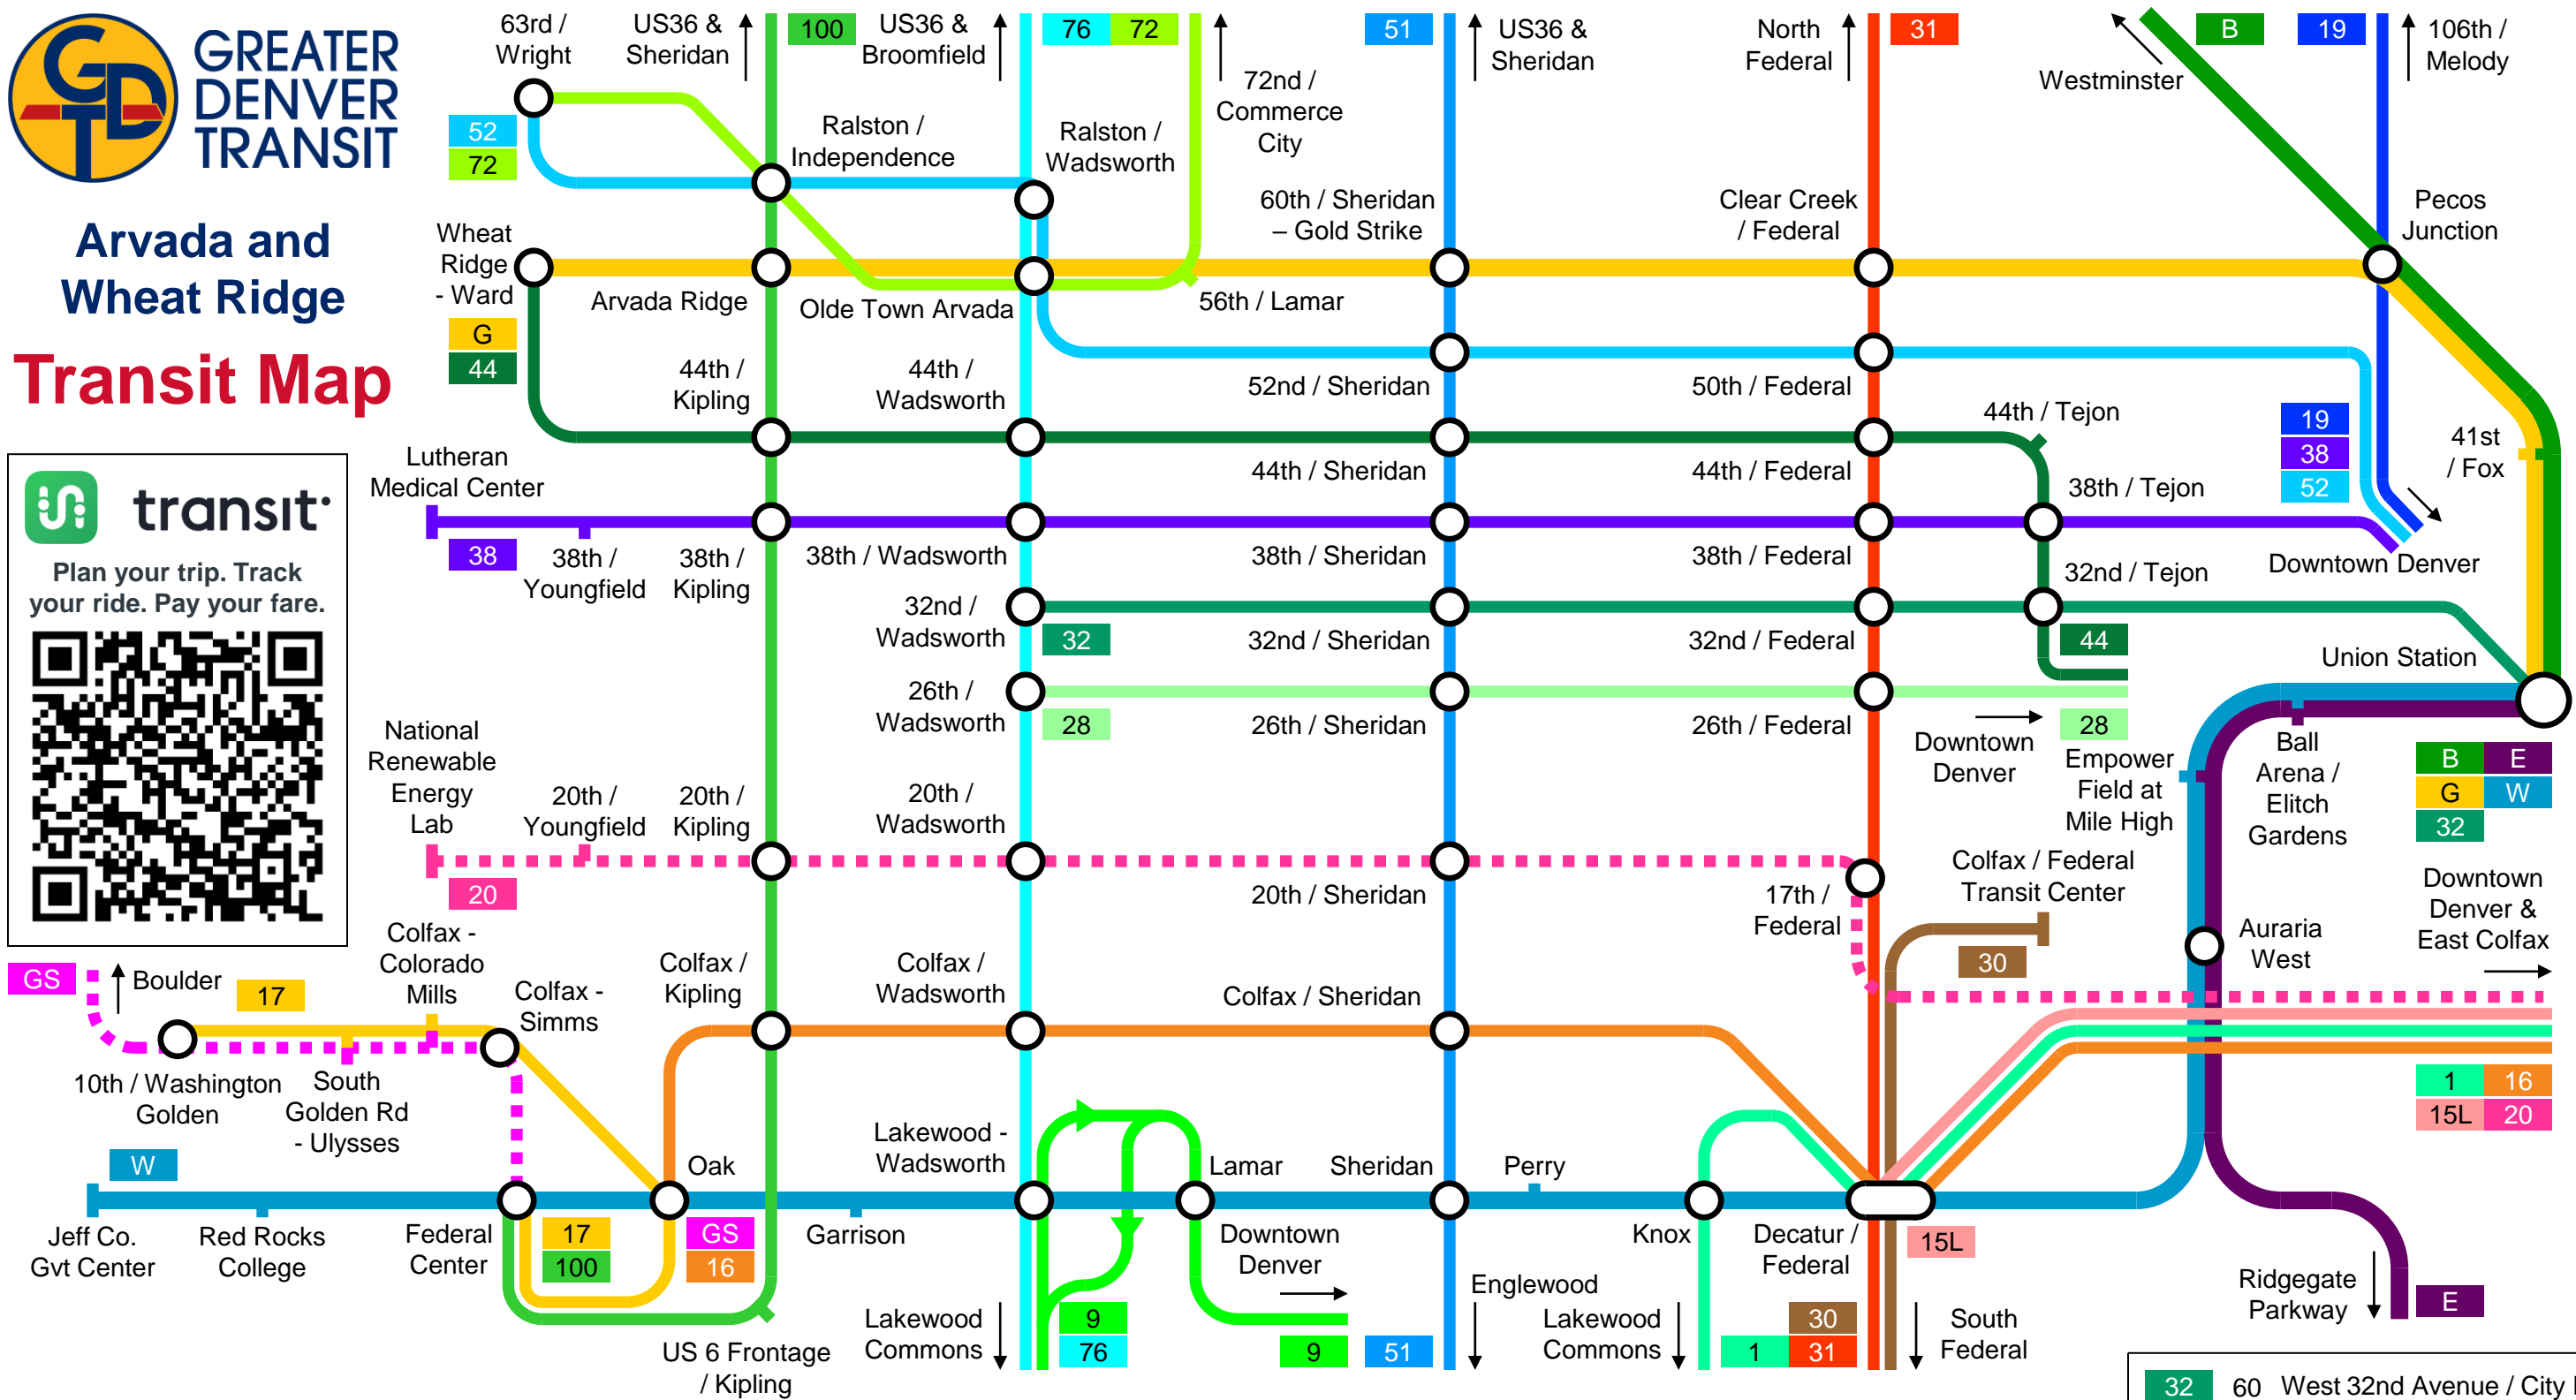

Arvada and Wheat Ridge

Transit Map

Plan your trip. Track your ride. Pay your fare.

RTD Rail Services and Weekday Frequency

B	60	Union Station to Westminster
E	15	Union Station to Ridgeway Parkway
G	30	Union Station to Wheat Ridge Ward
W	15	Union Station to Jeff Co. Gvt Center

RTD Bus Services and Weekday Frequency

GS	Ltd	Golden / Boulder
1	60	1st Avenue
9	60	West 10th Avenue
15L	10	East Colfax Limited
16	15	West Colfax Avenue

17	15	Golden / Colfax
19	30	North Pecos
20	Ltd	20th Avenue
28	60	28th Avenue
30	60	South Federal Blvd
31	10	Federal Blvd

32	60	West 32nd Avenue / City Park
38	30	38th Avenue Crosstown
44	60	44th Avenue
51	30	Sheridan Blvd
52	30	W 52nd Avenue / South Bannock
72	60	72nd Avenue
76	30	Wadsworth Blvd
100	60	Kipling Avenue