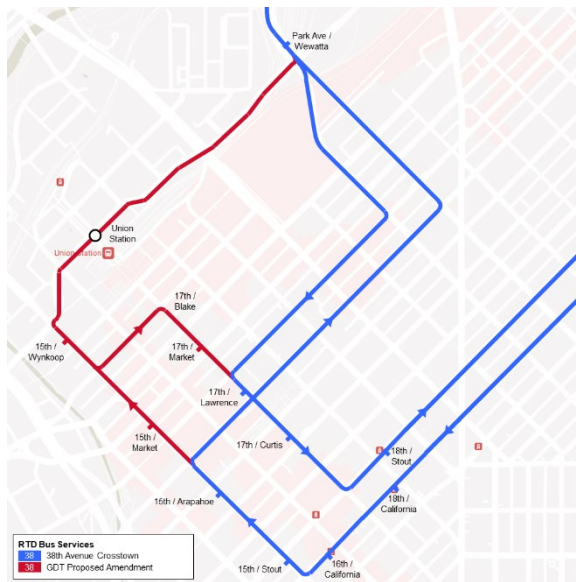

**GREATER  
DENVER  
TRANSIT**

## **Should RTD reroute bus route 38 to Union Station?**

**Fill in our quick survey:**

**[www.greaterdenvertransit.com/rtdroutes/route38](http://www.greaterdenvertransit.com/rtdroutes/route38)**